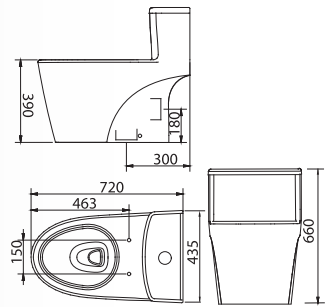

WC1023 Cryolite Wash Down One Piece

Real One-piece

- 3/6 Liter Dual Push Button Actuation (Available 3/4 Liter) Flushing with bottom outlet
- Soft Closing Seat & Cover or Eco-Washer Seat & Cover or Stainless Steel UF Soft Closing Seat & Cover
- Available in S /P Trap
- P - Trap -180mm
- Bottom Outlet-300mm
- L Bracket & Nuts
- L 720 x W 435 x H 660mm