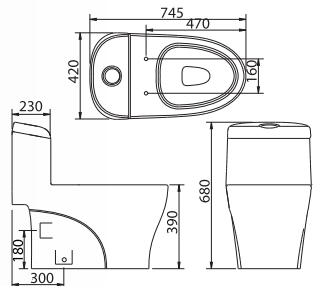

WC1041 Carnot Wash Down One Piece

Real One-piece WC

- 3/6 Liter Dual Push Button Actuation
- Flushing with Bottom Outlet
- Soft Closing Seat & Cover
- Available in S /P Trap
- P-Trap - 180mm
- Bottom Outlet-300mm
- L Bracket & Nuts
- L 745x W 420 x H 680mm