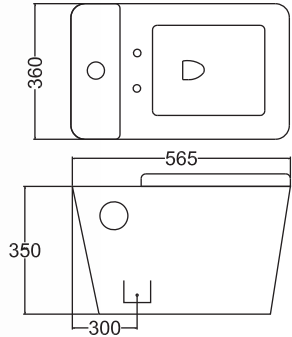

1

**WC1020**  
**Aroma Wall Hung WC**

Wall-Hung Wash Down WC

- Wall Fixing Nuts
- Horizontal outlet: 100mm
- Conceal Flush Valve (Optional)
- L 575 x W 365 x H 340mm

2

**WC1013**  
**Para WC**

Back-To-Wall Wash Down Pedestal WC

- Back/Top Inlet Water Supply
- Concealed P-Trap (Convertible to S-Trap with 90°WC Bend Connector)
- Horizontal Outlet: 175mm
- Bottom Outlet-150mm
- L 650 x W 378 x H 395mm

3

**WC1021****Osmium WC**

Children Wash Down Pedestal

- 3/6 Liter Dual Flush (DF) VC Cistern
- Concealed S Trap Only
- Bottom Outlet-190mm
- L 505 x W 295 x H 515mm

4

**WC1049****CATENARY Wall Hung WC**

- Wall-Hung Wash Down WC
- Wall Fixing Nuts
- Bottom Outlet: 300mm
- Concealed Flush Valve (Optional)
- L 565 x W 360 x H 350mm