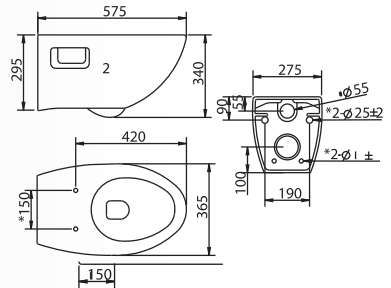

1

**WC1020**  
**Aroma Wall Hung WC**

Wall-Hung Wash Down WC

- Wall Fixing Nuts
- Horizontal outlet: 100mm
- Conceal Flush Valve (Optional)
- L 575 x W 365 x H 340mm

2

**WC1013**  
**Para WC**

Back-To-Wall Wash Down Pedestal WC