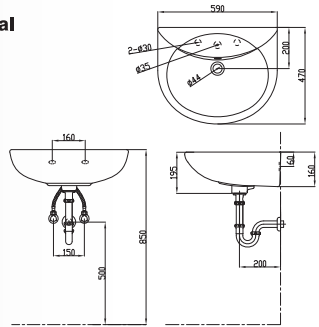

Bidet

- With One Tap Hole
- L 635 x W 360 x H 390mm

12

**SQ7004****Regal Squatting Pan**

Back Inlet Squatting Pan

- Integral Tread Plates
- Flush Valve or High Level Cistern (Optional)
- Available in S-Trap or P-Trap
- L 560 x W 425 x H 355mm

1

**WB2010****Albite Basin**

Wall-Hung Wash Basin

- 44mm Waste Outlet
- Semi-Punched 2 Tap Holes
- Bracket & Wall Plug
- Basin Pedestal (BP3001) - Optional
- L 460 x W 400 x H 205mm

2

**WB2014 / BP3004****Opal Basin & Para Half Pedestal**

Wall-Hung Wash Basin

- 44mm Waste Outlet
- Semi-Punched 3 Tap Holes
- BP3004 Half Pedestal (Optional)
- BP3005 Full Pedestal (Optional)
- Installation Using Fisher Bolt & Nuts
- L 590 x W 470 x H 540mm

3

**WB2022 / BP3005****Castolite Basin**

Wall-Hung Pedestal Wash Basin

- 44mm Waste outlet
- Semi-Punched 3 tap hole
- Installation Using Fisher Bolt & Nuts
- Basin Pedestal (BP3005)-Optional
- L 605 x W 460 x H 190mm (Basin)
- L 605 x W 460 x H 840mm (Pedestal)