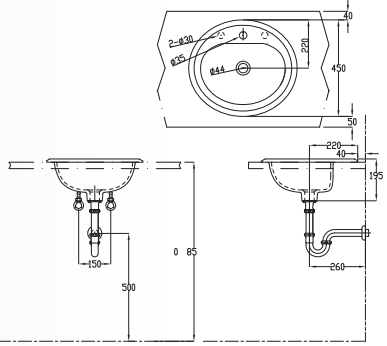

Wall Hung Wash Basin with Stand

- Bracket & Wall Plug
- 44mm Waste Outlet
- L 390 x W 510 x H 830mm

10

**WB2058****Binary Quents Basin**

Wall Hung Wash Basin

- 44mm Waste Outlet
- Full-Punched One Tap Hole
- Installation Using Fisher Bolts & Nuts
- L 656 x W 460 x H 390mm

1

**WB2016****Olivine Basin**

- Counter Top Wash Basin
- 44mm Waste Outlet
- Full-Punched One Tap Hole
- L 505 x W 450 x H 195mm

2

**WB2018****Dipole Basin**

- Table Top Wash Basin
- 44mm Waste Outlet
- L 460 x W 460 x H 140mm