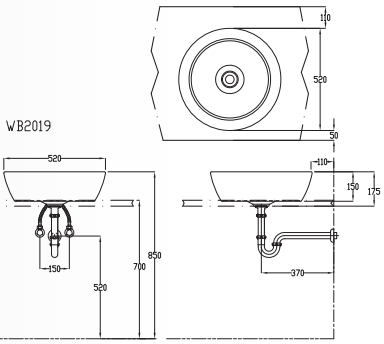

Wall Hung Wash Basin with Stand

- Bracket & Wall Plug
- 44mm Waste Outlet
- L 390 x W 510 x H 830mm

10

**WB2058****Binary Quents Basin**

Wall Hung Wash Basin

- 44mm Waste Outlet
- Full-Punched One Tap Hole
- Installation Using Fisher Bolts & Nuts
- L 656 x W 460 x H 390mm

1

**WB2016****Olivine Basin**

- Counter Top Wash Basin
- 44mm Waste Outlet
- Full-Punched One Tap Hole
- L 505 x W 450 x H 195mm

2

**WB2018****Dipole Basin**

- Table Top Wash Basin
- 44mm Waste Outlet
- L 460 x W 460 x H 140mm

3

**WB2019****Cyto Basin**

- Table Top Wash Basin
- 44mm Waste Outlet
- L 520 x W 520 x H 175mm

4

**WB2020****Supra Basin**

Table Top or Wall-Hung Rectangle Wash Basin

- 44mm Waste Outlet
- Full-Punched One Tap Hole
- Fisher Bolt & Nuts (Optional)
- L 600x W 465 x H 165mm