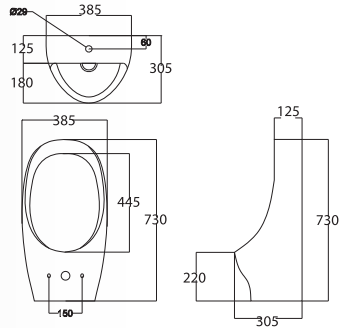

8

**UB4009****Gaia Urinal Bowl**

Waterless Wall-Hung Urinal Bowl

- Back Inlet
- Flush Valve or Auto Cistern (Optional)
- L 365 x W 380 x H 630mm

9

**UB4008****Smectite Urinal Bowl**

Stand Urinal Bowl

- Top or Back Inlet
- Urinal Flush Valve (Optional)
- Flush Valve or Auto Cistern
- L 380 x W 370 x H 985mm

10

**UB4010****Urinal Bowl**

Wall Hung Urinal Bowl with Intergral Trap

- Top or Back Inlet
- Inlet Spud, Ceramic Waste, Bracket
- Flush Valve or Auto Cistern (Optional)
- L 305 x W 385 x H 730mm

11

**BD1029****Rhyolite Bidet**