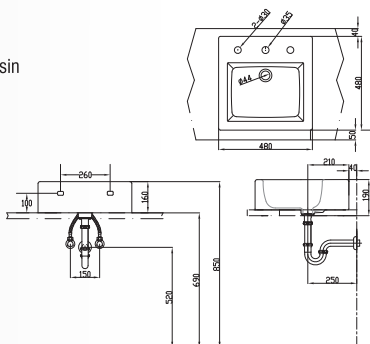

3

**WB2019****Cyto Basin**

- Table Top Wash Basin
- 44mm Waste Outlet
- L 520 x W 520 x H 175mm

4

**WB2020****Supra Basin**

Table Top or Wall-Hung Rectangle Wash Basin

- 44mm Waste Outlet
- Full-Punched One Tap Hole
- Fisher Bolt & Nuts (Optional)
- L 600x W 465 x H 165mm

5

**WB2021****Spinel Basin**

- Table Top Wash Basin
- 44mm Waste Outlet
- Full-Punched One Tap Hole
- L 450 x W 450 x H 175mm

6

**WB2024****Gallium Basin**

Table Top or Wall-Hung Square Basin

- 44mm Waste Outlet
- Full-Punched One Tap Hole
- Fisher Bolt & Nuts (Optional)
- L 480 x W 480 x H 190mm