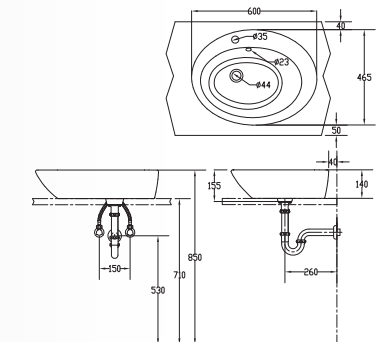

Table Top or Wall-Hung Square Basin

- 44mm Waste outlet
- Full-Punched One Tap Hole
- Fisher Bolts & Nuts (Optional)
- L 600 x W 465 x H 195mm

14

**WB2046****Pulse Basin**

Table Top or Wall Hung Wash Basin

- 44mm Waste outlet
- Full-Punched One Tap Hole
- Fisher Bolts & Nuts (Optional)
- L 535 x W 415 x H 165mm

15

**WB2047****Molecule Basin**

Table Top Wash Basin

- 44mm Waste outlet
- Full-Punched One Tap Hole
- L 600 x W 465 x H 155mm

16

**WB2048****Exothermic Basin**

Table Top or Wall Hung Wash Basin

- 44mm Waste Outlet
- Full-Punched One Tap Hole
- Fisher Bolts & Nuts (Optional)
- L 795 x W 440 x H 140mm

17

**WB2050****Nitronium Basin**

Table Top or Wall Hung Wash Basin

- 44mm Waste outlet
- Full-Punched One Tap Hole
- Fisher Bolts & Nuts (Optional)
- L 400 x W 400 x H 150mm

18

**WB2053**

Table Top Wash Basin

- 44mm Waste Outlet
- Full-Punched One Tap Hole
- L 460 x W 460 x H 155mm