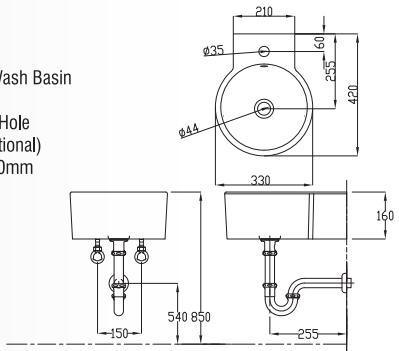

- 44mm Waste Outlet
- Full Punched One Tap Hole
- Bracket & Wall Plug (Optional)
- L 450x W 325 x H 130mm

2

**WB2027****Natralite Basin**

Table Top or Wall Hung Wash Basin

- 44mm Waste outlet
- Full-Punched One Tap Hole
- Fisher Bolts & Nuts (Optional)
- L 345 x W 306 x H 125mm

3

**WB2028****Siderite Basin**

Table Top or Wall Hung Wash Basin

- 44mm Waste Outlet
- Full-Punched One Tap Hole
- Fisher Bolt & Nuts (Optional)
- L 275 x W 355 x H 160mm

4

**WB2029****Sodalite Basin**

Table Top or Wall Hung Wash Basin

- 44mm Waste Outlet
- Full-Punched One Tap Hole
- Fisher Bolt & Nuts (Optional)
- L 330 x W 420 x H 160mm

**ACC6016 Annulene**

- L 130x W 330 x H 115mm

**ACC6017 Penta**

- L 205x W 205 x H 410mm

**INNO ACC6001**