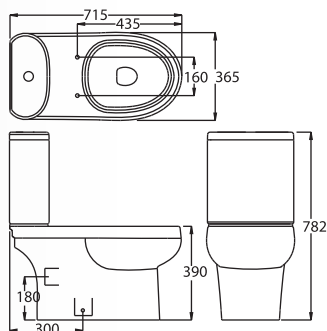

WC1040/LC5019

Carbene WC Suite

Close Couple Wash Down Pedestal WC Suite

- 3/6 Liter Dual Flush VC Cistern or 6 Liter Single Flush VC Cistern
- Soft Closing Seat & Cover
- Available in S/P Trap
- P-Trap-185mm
- L Bracket & Nuts
- Bottom Outlet-300mm
- L 715 x W 365 x H 782mm