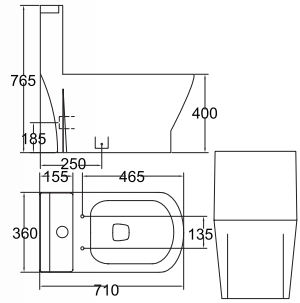

WC1044
Recursion One Piece

One-Piece WC

- 3/6 Liter Dual Push Button Actuation Flushing with Bottom Outlet
- Soft Closing Seat & Cover or Stainless Steel UF Soft Closing Seat & Cover
- Available in S-Trap / P-Trap
- P-Trap 185mm
- L Bracket & Nuts
- Bottom Outlet-250mm
- L 710 X W 360X H 765mm