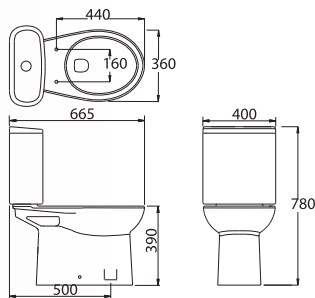

6

WC1031/ LC5028

Syenite WC Suite

Close Couple Wash Down Pedestal WC Suite

- 3/6 Liter Dual Flush VC Cistern or 6 Liter Single Flush VC Cistern (Available in 3/4 Liter)
- Soft Closing Seat & Cover or Heavy Duty Seat & Cover
- Available in S Trap Only
- L Bracket & Nuts
- Bottom Outlet-145mm/250mm
- L 675 x W 400 x H 795mm

7

WC1033/LC5033

iLLite WC Suite

Close Couple Wash Down Pedestal WC Suite

- 3/6 Liter Dual Flush VC Cistern or 6 Liter Single Flush VC Cistern
- Soft Closing Seat & Cover or Stainless Steel UF Soft Closing Seat & Cover
- Available in S/P Trap
- P-Trap 185mm
- L Bracket & Nuts
- Bottom Outlet-300mm
- L 715 x W 360 x H 875mm

8

WC1035/LC5028

Arene WC Suite

Close Couple Wash Down Pedestal WC Suite

- 3/6 Liter Dual Flush VC Cistern or 6 Liter Single Flush VC Cistern
- Soft Closing Seat & Cover or Heavy Duty Seat & Cover
- Available in S Trap Only
- L Bracket & Nuts
- Bottom Outlet - 500mm
- L 665 x W 400 x H 780mm

9

WC1036/LC5028

Octet WC Suite

Close Couple Wash Down Pedestal WC Suite

- 3/6 Liter Dual Flush VC Cistern or 6 Liter Single Flush VC Cistern (Available in 3/4 Liter)
- Heavy Duty Seat & Cover
- Available in S/P Trap
- P-Trap-185mm
- Bottom Outlet - 100mm
- L 670 x W 360 x H 805mm

10

WC1040/LC5019

Carbene WC Suite

Close Couple Wash Down Pedestal WC Suite

- 3/6 Liter Dual Flush VC Cistern or 6 Liter Single Flush VC Cistern
- Soft Closing Seat & Cover
- Available in S/P Trap
- P-Trap-185mm
- L Bracket & Nuts
- Bottom Outlet-300mm
- L 715 x W 365 x H 782mm