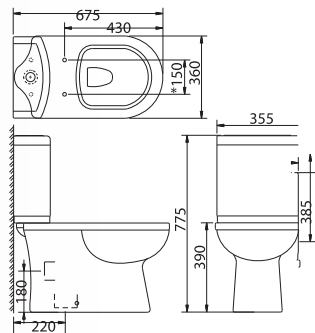

1

**WC1055**

Intelligent WC

- Integrated Electronic Seat & Cover
- Available in S Trap only
- Bottom Outlet: 300mm
- L 660 x W 396 x H 541mm

1

**WC1009 / LC5019****MICA Andesite WC Suite**

Close Couple Wash Down Pedestal WC Suite

- 3/6 Liter Dual Flush VC Cistern or 6 Liter Single Flush VC Cistern
- Heavy Duty Seat & Cover
- Available in S/P Trap
- P-Trap - 190mm
- Bottom Outlet-210/250mm
- L Bracket & Nuts
- L 650 x W 360 x H 800mm

2

**WC1016 / LC5016****Antara WC Suite**

Close Couple Wash Down Pedestal WC Suite

- 3/6 Liter Dual Flush VC Cistern or 6 Liter Single Flush VC Cistern (Available in 2.5/3.5 Liter)
- Heavy Duty Seat & Cover
- Available in S/P Trap
- P-Trap - 180mm
- Bottom Outlet-220mm
- L Bracket & Nuts
- L 675 x W 360 x H 775mm