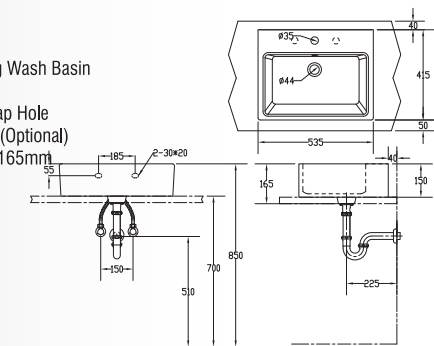

Table Top or Wall-Hung Square Basin

- 44mm Waste outlet
- Full-Punched One Tap Hole
- Fisher Bolts & Nuts (Optional)
- L 600 x W 465 x H 195mm

14

**WB2046****Pulse Basin**

Table Top or Wall Hung Wash Basin

- 44mm Waste outlet
- Full-Punched One Tap Hole
- Fisher Bolts & Nuts (Optional)
- L 535 x W 415 x H 165mm

15

**WB2047****Molecule Basin**

Table Top Wash Basin

- 44mm Waste outlet
- Full-Punched One Tap Hole
- L 600 x W 465 x H 155mm