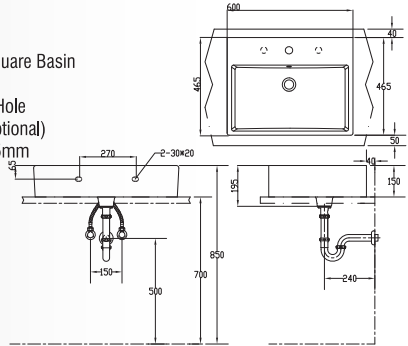

Counter Top Wash Basin

- 44mm Waste Outlet
- Full-Punched One Tap Hole
- L 600 x W 500 x 215mm

11

**WB2040****Chelate Basin**

Table Top Wash Basin

- 44mm Waste Outlet
- Full-Punched One Tap Hole
- L 750 x W 500 x H 195mm

12

**WB2041****Quanta Basin**

Table Top or Wall-Hung Rectangle Wash Basin

- 44mm Waste Outlet
- Full-Punched One Tap Hole
- Fisher Bolts & Nuts (Optional)
- L 600 x W 460 x H 160mm

13

**WB2042****Quartz Basin**

Table Top or Wall-Hung Square Basin

- 44mm Waste outlet
- Full-Punched One Tap Hole
- Fisher Bolts & Nuts (Optional)
- L 600 x W 465 x H 195mm

14

**WB2046****Pulse Basin**

Table Top or Wall Hung Wash Basin