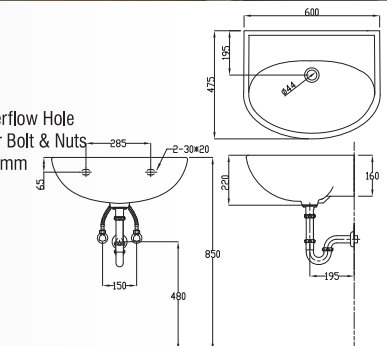

2

**WB2051****Coboranes Basin**

Wall-Hung Pedestal Wash Basin

- 44mm Waste Outlet
- Without Tap Hole and Overflow Hole
- Installation Using Fisher Bolts & Nuts
- L 500 x W 435 x H 215mm

3

**WB2052****Gitalin Basin**

Wall Hung Clinical Basin

- 44mm Waste Outlet
- Without Tap Hole & Overflow Hole
- Installation Using Fisher Bolt & Nuts
- L 600 x W 475 x H 220mm

1

**WB2026****Pyrope Basin**

Table Top or Wall Hung Corner Basin