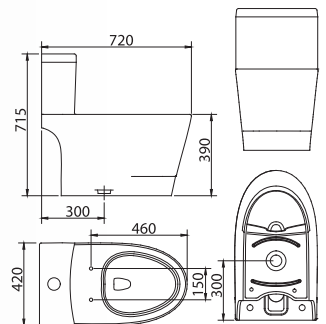

WC1025 Petalite Siphon - Jet One Piece

Real One-piece & SIPHON-JET Pedestal

- 3/6 Liter Dual Flush VC Cistern or 6 Liter Single Flush VC Cistern
- Soft Closing Seat & Cover or Eco-Washer Seat & Cover or Stainless Steel UF Soft Closing Seat & Cover
- Available in S Trap
- L Bracket & Nuts
- Bottom Outlet-300mm
- L 720 x W 420 x H 715mm