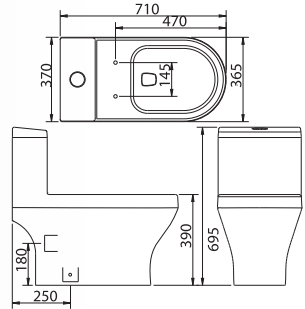

WC1038 Entropy Wash Down One Piece

Entropy WC

- Real One-piece WC
- 3/6 Liter Dual Flush Push Button Actuation
- (Available 2.5/3.5 Liter) Flushing with bottom outlet
- Soft Closing Seat & Cover or Eco-Washer Seat & Cover or Stainless Steel UF Soft Closing Seat & Cover
- Available in S/P Trap
- P-Trap - 180mm
- Bottom Outlet-250mm
- L Bracket & Nuts
- L 710 x W 370 x H 695mm