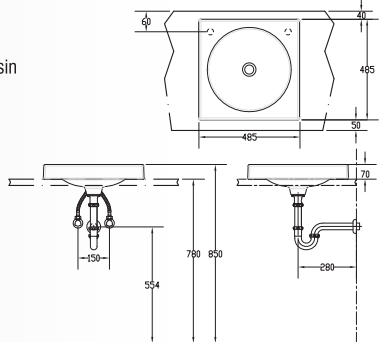

7

**WB2032****Datolite Basin**

Table Basin

- 44mm Waste Outlet
- Full-Punched One Tap Hole or Semi-Punched 2 Tap Hole
- Installation Using Fisher Bolt & Nuts
- L 745 x W 505 x H 203mm

8

**WB2036****Dacite Basin**

Table Top Basin

- 44mm Waste outlet
- L 430 x W 430 x H 180mm

9

**WB2037****Andesnite Basin**

Table Top or Wall Hung Wash Basin

- 44mm Waste Outlet
- Full-Punched One Tap Hole
- L 485 x W 485 x H 145mm

10

**WB2039****Orbital Basin**

Counter Top Wash Basin

- 44mm Waste Outlet
- Full-Punched One Tap Hole
- L 600 x W 500 x 215mm

11

**WB2040****Chelate Basin**

Table Top Wash Basin

- 44mm Waste Outlet
- Full-Punched One Tap Hole
- L 750 x W 500 x H 195mm