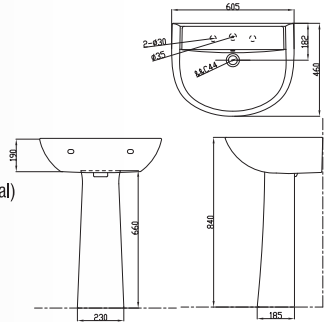

WB2022 / BP3005

Castolite Basin

Wall-Hung Pedestal Wash Basin

- 44mm Waste outlet
- Semi-Punched 3 tap hole
- Installation Using Fisher Bolt & Nuts
- Basin Pedestal (BP3005)-Optional
- L 605 x W 460 x H 190mm (Basin)
- L 605 x W 460 x H 840mm (Pedestal)