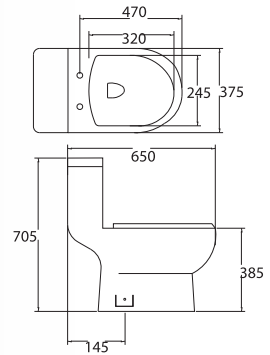

12

**WC1045**  
**Cohension One Piece**

One-Piece WC

- 3/6 Liter Dual Push Button Actuation Flushing with Bottom Outlet
- Soft Closing Seat & Cover or Stainless Steel UF Soft Closing Seat & Cover
- Available in S Trap
- L Bracket & Nuts
- Bottom Outlet-250mm
- L 745 X W 395 X H 700mm

13

**WC1048**

One Piece

- 3/6 Liter Dual Push Button Actuation Flushing with Bottom Outlet
- Soft Closing Seat & Cover
- Available in S Trap only
- Bottom Outlet: 145/250mm
- L 650 x W 375 x H 705mm

**Intelligent WC**