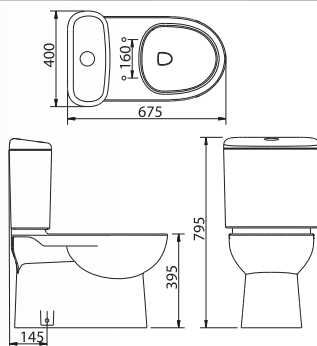

4

**WC1026 / LC5026****Rhodium WC Suite**

Close Couple Wash Down Pedestal WC Suite

- 3/6 Liter Dual Push Button VC Cistern
- Soft Closing Seat & Cover or Stainless Steel UF Soft Closing Seat & Cover
- Available in S/P Trap
- P-Trap-185mm
- L Bracket & Nuts
- Bottom Outlet-300mm
- L 720 x W 374 x H 748mm

5

**WC1028 / LC5028****Antogoride WC Suite**

Close Couple Wash Down Pedestal WC Suite

- 3/6 Liter Dual Push Button VC Cistern or 6 Liter Single Flush VC Cistern (Available in 2.5/3.5 Liter)
- Soft Closing Seat & Cover or Heavy Duty Seat & Cover
- Available in S Trap only
- L Bracket & Nuts
- Bottom Outlet-250mm
- L 695 x W 410 x H 785mm

6

**WC1031/ LC5028****Syenite WC Suite**

Close Couple Wash Down Pedestal WC Suite

- 3/6 Liter Dual Flush VC Cistern or 6 Liter Single Flush VC Cistern (Available in 3/4 Liter)
- Soft Closing Seat & Cover or Heavy Duty Seat & Cover
- Available in S Trap Only
- L Bracket & Nuts
- Bottom Outlet-145mm/250mm
- L 675 x W 400 x H 795mm