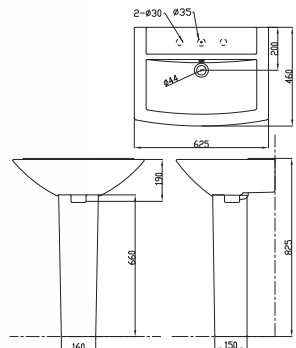

WB2025 / BP3006

Samarium Basin

Wall-Hung Pedestal Wash Basin

- 44mm Waste outlet
- Semi-Punched 3 tap hole
- Installation Using Fisher Bolt & Nuts
- Basin Pedestal (BP3006)-Optional
- L 625 x W 460 x H 200mm (Basin)
- L 625 x W 460 x H 825mm (Pedestal)