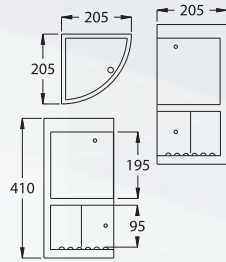

3

**WB2028****Siderite Basin**

Table Top or Wall Hung Wash Basin

- 44mm Waste Outlet
- Full-Punched One Tap Hole
- Fisher Bolt & Nuts (Optional)
- L 275 x W 355 x H 160mm

4

**WB2029****Sodalite Basin**

Table Top or Wall Hung Wash Basin

- 44mm Waste Outlet
- Full-Punched One Tap Hole
- Fisher Bolt & Nuts (Optional)
- L 330 x W 420 x H 160mm

**ACC6016 Annulene**

- L 130x W 330 x H 115mm

**ACC6017 Penta**

- L 205x W 205 x H 410mm

**INNO ACC6001**

Soap Dish

- Semi recessed
- Available in all colours
- 165 x 165mm

**INNO ACC6002**

- Toilet Roll Holder
- Semi recessed
- Available in all colours
- 165 x 165mm

**INNO ACC6009**

Shelf

- Screw to wall
- L127 x W 605mm