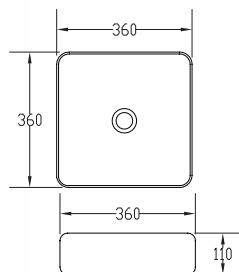

- 44mm Waste Outlet
- Full-Punched One Tap Hole
- Fisher Bolt & Nuts (Optional)
- L 330 x W 420 x H 160mm

**ACC6016 Annulene**

- L 130x W 330 x H 115mm

**ACC6017 Penta**

- L 205x W 205 x H 410mm

**INNO ACC6001**

- Screw to wall
- 600mm stainless steel rod

**ACC6019**

Soap Tray

- Screw to wall
- L 97 x W 143mm

**WB2057**

**Norbornane Basin**

- Semi Insert Wash Basin
- 44mm Waste Outlet
- Full Punched One Tap Hole
- L 605 x W 460 x H 200mm

**WB2059**

**Semi Insert Wash Basin**

- 44mm Waste Outlet
- Full Punched One Tap Hole
- L590xW470xH200mm

**WB2060**

**Table Top Square Wash Basin**

- 44mm Waste Outlet
- L360x360xH110mm

**WB2061**

**Table Top Rectangle Wash Basin**