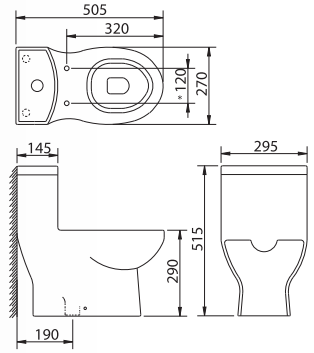

1

**WC1020**  
**Aroma Wall Hung WC**

Wall-Hung Wash Down WC

- Wall Fixing Nuts
- Horizontal outlet: 100mm
- Conceal Flush Valve (Optional)
- L 575 x W 365 x H 340mm

2

**WC1013**  
**Para WC**

Back-To-Wall Wash Down Pedestal WC

- Back/Top Inlet Water Supply
- Concealed P-Trap (Convertible to S-Trap with 90°WC Bend Connector)
- Horizontal Outlet: 175mm
- Bottom Outlet-150mm
- L 650 x W 378 x H 395mm

3

**WC1021****Osmium WC**

Children Wash Down Pedestal

- 3/6 Liter Dual Flush (DF) VC Cistern
- Concealed S Trap Only
- Bottom Outlet-190mm
- L 505 x W 295 x H 515mm

4

**WC1049****CATENARY Wall Hung WC**

- Wall-Hung Wash Down WC
- Wall Fixing Nuts
- Bottom Outlet: 300mm
- Concealed Flush Valve (Optional)
- L 565 x W 360 x H 350mm