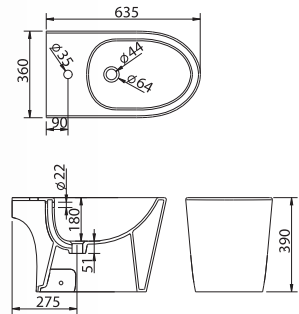

8

**UB4009****Gaia Urinal Bowl**

Waterless Wall-Hung Urinal Bowl

- Back Inlet
- Flush Valve or Auto Cistern (Optional)
- L 365 x W 380 x H 630mm

9

**UB4008****Smectite Urinal Bowl**

Stand Urinal Bowl

- Top or Back Inlet
- Urinal Flush Valve (Optional)
- Flush Valve or Auto Cistern
- L 380 x W 370 x H 985mm

10

**UB4010****Urinal Bowl**

Wall Hung Urinal Bowl with Intergral Trap

- Top or Back Inlet
- Inlet Spud, Ceramic Waste, Bracket
- Flush Valve or Auto Cistern (Optional)
- L 305 x W 385 x H 730mm

11

**BD1029****Rhyolite Bidet**

Bidet

- With One Tap Hole
- L 635 x W 360 x H 390mm

12

**SQ7004****Regal Squatting Pan**

Back Inlet Squatting Pan

- Integral Tread Plates
- Flush Valve or High Level Cistern (Optional)
- Available in S-Trap or P-Trap
- L 560 x W 425 x H 355mm