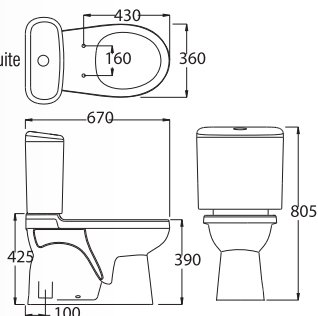

8

**WC1035/LC5028****Arene WC Suite**

Close Couple Wash Down Pedestal WC Suite

- 3/6 Liter Dual Flush VC Cistern or 6 Liter Single Flush VC Cistern
- Soft Closing Seat & Cover or Heavy Duty Seat & Cover
- Available in S Trap Only
- L Bracket & Nuts
- Bottom Outlet - 500mm
- L 665 x W 400 x H 780mm

9

**WC1036/LC5028****Octet WC Suite**

Close Couple Wash Down Pedestal WC Suite

- 3/6 Liter Dual Flush VC Cistern or 6 Liter Single Flush VC Cistern (Available in 3/4 Liter)
- Heavy Duty Seat & Cover
- Available in S/P Trap
- P-Trap-185mm
- Bottom Outlet - 100mm
- L 670 x W 360 x H 805mm