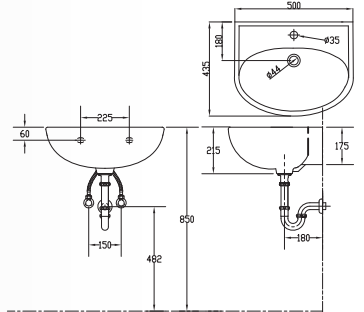

WB2051B

Coboranes Basin

Wall-Hung Pedestal Wash Basin

- 44mm Waste Outlet
- Semi-Punched 3 Tap Holes
- Installation Using Fisher Bolts & Nuts
- L 500 x W 435 x H 215mm