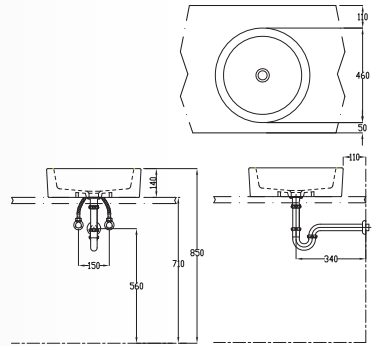

Wall Hung Wash Basin with Stand

- Bracket & Wall Plug
- 44mm Waste Outlet
- L 390 x W 510 x H 830mm

10

**WB2058****Binary Quents Basin**

Wall Hung Wash Basin

- 44mm Waste Outlet
- Full-Punched One Tap Hole
- Installation Using Fisher Bolts & Nuts
- L 656 x W 460 x H 390mm

1

**WB2016****Olivine Basin**

- Counter Top Wash Basin
- 44mm Waste Outlet
- Full-Punched One Tap Hole
- L 505 x W 450 x H 195mm

2

**WB2018****Dipole Basin**

- Table Top Wash Basin
- 44mm Waste Outlet
- L 460 x W 460 x H 140mm

3

**WB2019****Cyto Basin**

- Table Top Wash Basin
- 44mm Waste Outlet
- L 520 x W 520 x H 175mm

4

**WB2020****Supra Basin**

Table Top or Wall-Hung Rectangle Wash Basin

- 44mm Waste Outlet
- Full-Punched One Tap Hole
- Fisher Bolt & Nuts (Optional)
- L 600x W 465 x H 165mm