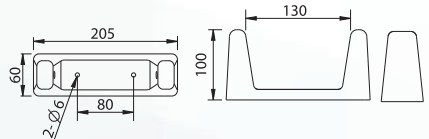

**ACC6011 Sorensen**

Soap Holder

- Screw to wall
- Available in all colours
- L 110x W 175 x H 80mm

**ACC6018 Carbide**

Toilet Roll Holder

- Screw to wall
- L 205 x W 100 x H 60mm

**INNO ACC6015**

Towel Rail Holder (Pair) c/w