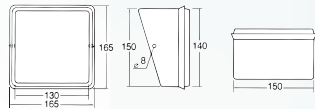

- 44mm Waste Outlet
- Full-Punched One Tap Hole
- Fisher Bolt & Nuts (Optional)
- L 330 x W 420 x H 160mm

**ACC6016 Annulene**

- L 130x W 330 x H 115mm

**ACC6017 Penta**

- L 205x W 205 x H 410mm

**INNO ACC6001**

Soap Dish

- Semi recessed
- Available in all colours
- 165 x 165mm

**INNO ACC6002**

- Toilet Roll Holder
- Semi recessed
- Available in all colours
- 165 x 165mm

**INNO ACC6009**

Shelf

- Screw to wall
- L127 x W 605mm