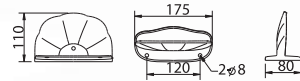

ACC6011 Sorensen

Soap Holder

- Screw to wall
- Available in all colours
- L 110x W 175 x H 80mm