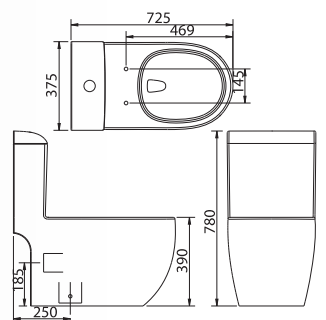

WC1030 Phonolite Wash Down One Piece

Real One-piece

- 3/6 Liter Dual Flush Push Button Actuation (Available 3/4 Liter) Flushing with Bottom Outlet
- Soft Closing Seat & Cover or Eco-Washer Seat & Cover or Stainless Steel UF Soft Closing Seat & Cover
- Available in S /P Trap
- P-Trap-185mm
- L Bracket & Nuts
- Bottom Outlet-250mm
- L 725 x W 375 x H 780mm