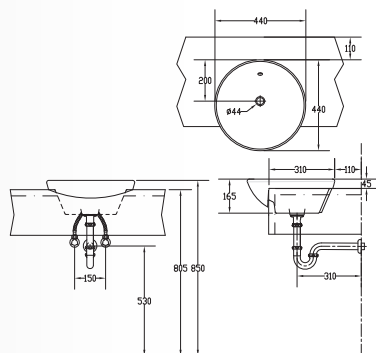

16

**WB2048****Exothermic Basin**

Table Top or Wall Hung Wash Basin

- 44mm Waste Outlet
- Full-Punched One Tap Hole
- Fisher Bolts & Nuts (Optional)
- L 795 x W 440 x H 140mm

17

**WB2050****Nitronium Basin**

Table Top or Wall Hung Wash Basin

- 44mm Waste outlet
- Full-Punched One Tap Hole
- Fisher Bolts & Nuts (Optional)
- L 400 x W 400 x H 150mm

18

**WB2053**

Table Top Wash Basin

- 44mm Waste Outlet
- Full-Punched One Tap Hole
- L 460 x W 460 x H 155mm

19

**WB2055****Under Counter Wash Basin**

- 44mm Waste Outlet
- L 540X W 380 X H 175MM

20

**WB206S****Imperial Under****Counter Basin**

- 44mm Waste Outlet
- L 560X W 425 X H 200MM

1

**WB2030****Iridium Basin**

- Semi Recessed Square Basin
- 44mm Waste Outlet
  - Full-Punched One Tap Hole
  - Installation Using Fisher Bolts & Nuts (Optional)
  - L 485 x W 480 x H 180mm

2

**WB2034****Lotite Basin**

- Semi Recessed Wash Basin
- 44mm Waste outlet
  - L 440 x W 440 x H 165mm