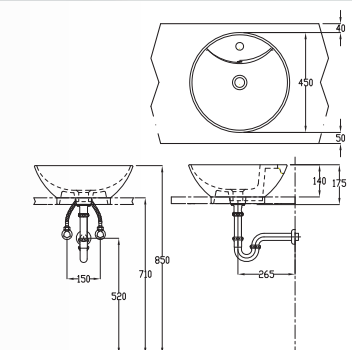

Wall Hung Wash Basin with Stand

- Bracket & Wall Plug
- 44mm Waste Outlet
- L 390 x W 510 x H 830mm

10

**WB2058****Binary Quents Basin**

Wall Hung Wash Basin

- 44mm Waste Outlet
- Full-Punched One Tap Hole
- Installation Using Fisher Bolts & Nuts
- L 656 x W 460 x H 390mm

1

**WB2016****Olivine Basin**

- Counter Top Wash Basin
- 44mm Waste Outlet
- Full-Punched One Tap Hole
- L 505 x W 450 x H 195mm

2

**WB2018****Dipole Basin**

- Table Top Wash Basin
- 44mm Waste Outlet
- L 460 x W 460 x H 140mm

3

**WB2019****Cyto Basin**

- Table Top Wash Basin
- 44mm Waste Outlet
- L 520 x W 520 x H 175mm

4

**WB2020****Supra Basin**

Table Top or Wall-Hung Rectangle Wash Basin

- 44mm Waste Outlet
- Full-Punched One Tap Hole
- Fisher Bolt & Nuts (Optional)
- L 600x W 465 x H 165mm

5

**WB2021****Spinel Basin**

- Table Top Wash Basin
- 44mm Waste Outlet
- Full-Punched One Tap Hole
- L 450 x W 450 x H 175mm

6

**WB2024****Gallium Basin**

Table Top or Wall-Hung Square Basin

- 44mm Waste Outlet
- Full-Punched One Tap Hole
- Fisher Bolt & Nuts (Optional)
- L 480 x W 480 x H 190mm