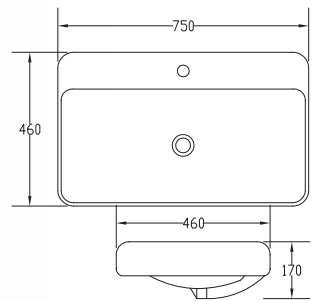

WB2065

Semi Insert Wash Basin

- 44mm Waste Outlet
- Full Punched One Tap Hole
- L750xW460xH170mm

WB2066

Semi Insert Wash Basin

- 44mm Waste Outlet
- Full Punched One Tap Hole
- L485xW405xH160mm