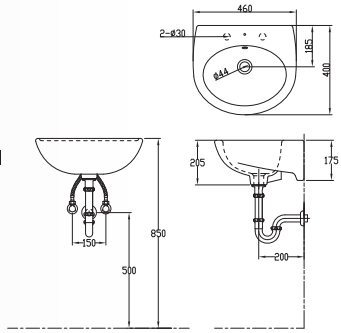

10

**UB4010****Urinal Bowl**

Wall Hung Urinal Bowl with Intergral Trap

- Top or Back Inlet
- Inlet Spud, Ceramic Waste, Bracket
- Flush Valve or Auto Cistern (Optional)
- L 305 x W 385 x H 730mm

11

**BD1029****Rhyolite Bidet**

Bidet

- With One Tap Hole
- L 635 x W 360 x H 390mm

12

**SQ7004****Regal Squatting Pan**

Back Inlet Squatting Pan

- Integral Tread Plates
- Flush Valve or High Level Cistern (Optional)
- Available in S-Trap or P-Trap
- L 560 x W 425 x H 355mm

1

**WB2010****Albite Basin**

Wall-Hung Wash Basin

- 44mm Waste Outlet
- Semi-Punched 2 Tap Holes
- Bracket & Wall Plug
- Basin Pedestal (BP3001) - Optional
- L 460 x W 400 x H 205mm

2

**WB2014 / BP3004****Opal Basin & Para Half Pedestal**

Wall-Hung Wash Basin

- 44mm Waste Outlet
- Semi-Punched 3 Tap Holes
- BP3004 Half Pedestal (Optional)
- BP3005 Full Pedestal (Optional)
- Installation Using Fisher Bolt & Nuts
- L 590 x W 470 x H 540mm