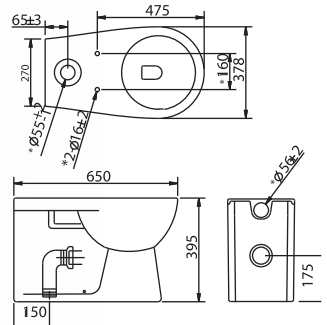

WC1013
Para WC

Back-To-Wall Wash Down Pedestal WC

- Back/Top Inlet Water Supply
- Concealed P-Trap (Convertible to S-Trap with 90°WC Bend Connector)
- Horizontal Outlet: 175mm
- Bottom Outlet-150mm
- L 650 x W 378 x H 395mm