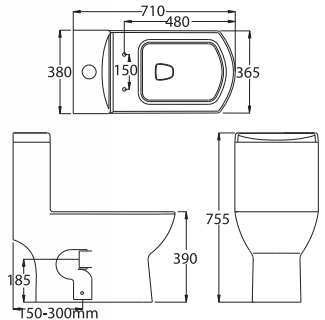

WC1039 Valence Wash Down One Piece

Real One-piece WC

- 3/6 Liter Dual Push Button Actuation
- Flushing with Horizontal Outlet
- Soft Closing Seat & Cover
- Available in S /P Trap
- P-Trap - 185mm
- Bottom Outlet-150mm-300mm
- L Bracket & Nuts
- L 710 x W 380 x H 755mm