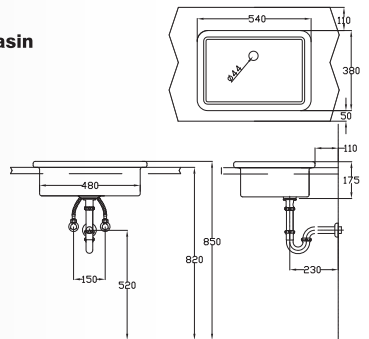

WB2055

Under Counter Wash Basin

- 44mm Waste Outlet
- L 540X W 380 X H 175MM