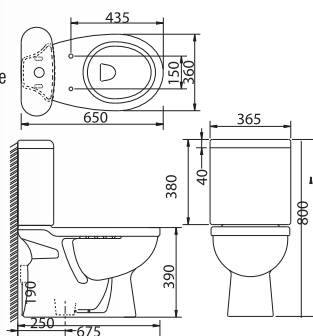

13

**WC1048**

One Piece

- 3/6 Liter Dual Push Button Actuation Flushing with Bottom Outlet
- Soft Closing Seat & Cover
- Available in S Trap only
- Bottom Outlet: 145/250mm
- L 650 x W 375 x H 705mm

**Intelligent WC**

1

**WC1055**

Intelligent WC

- Integrated Electronic Seat & Cover
- Available in S Trap only
- Bottom Outlet: 300mm
- L 660 x W 396 x H 541mm

1

**WC1009 / LC5019****MICA Andesite WC Suite**

Close Couple Wash Down Pedestal WC Suite

- 3/6 Liter Dual Flush VC Cistern or 6 Liter Single Flush VC Cistern
- Heavy Duty Seat & Cover
- Available in S/P Trap
- P-Trap - 190mm
- Bottom Outlet-210/250mm
- L Bracket & Nuts
- L 650 x W 360 x H 800mm