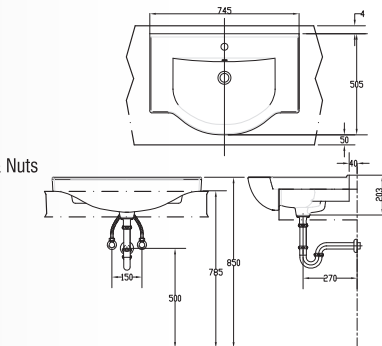

1

**WB2016****Olivine Basin**

- Counter Top Wash Basin
- 44mm Waste Outlet
- Full-Punched One Tap Hole
- L 505 x W 450 x H 195mm

2

**WB2018****Dipole Basin**

- Table Top Wash Basin
- 44mm Waste Outlet
- L 460 x W 460 x H 140mm

3

**WB2019****Cyto Basin**

- Table Top Wash Basin
- 44mm Waste Outlet
- L 520 x W 520 x H 175mm

4

**WB2020****Supra Basin**

Table Top or Wall-Hung Rectangle Wash Basin

- 44mm Waste Outlet
- Full-Punched One Tap Hole
- Fisher Bolt & Nuts (Optional)
- L 600x W 465 x H 165mm

5

**WB2021****Spinel Basin**

- Table Top Wash Basin
- 44mm Waste Outlet
- Full-Punched One Tap Hole
- L 450 x W 450 x H 175mm

6

**WB2024****Gallium Basin**

Table Top or Wall-Hung Square Basin

- 44mm Waste Outlet
- Full-Punched One Tap Hole
- Fisher Bolt & Nuts (Optional)
- L 480 x W 480 x H 190mm

7

**WB2032****Datolite Basin**

Table Basin

- 44mm Waste Outlet
- Full-Punched One Tap Hole or Semi-Punched 2 Tap Hole
- Installation Using Fisher Bolt & Nuts
- L 745 x W 505 x H 203mm

8

**WB2036****Dacite Basin**