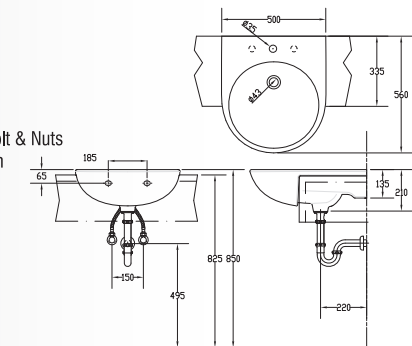

- Semi Recessed Square Basin
- 44mm Waste Outlet
  - Full-Punched One Tap Hole
  - Installation Using Fisher Bolts & Nuts (Optional)
  - L 485 x W 480 x H 180mm

2

**WB2034****Lotite Basin**

- Semi Recessed Wash Basin
- 44mm Waste outlet
  - L 440 x W 440 x H 165mm

3

**WB2035****Lutetium Basin**

- Semi Recessed Wash Basin
- 44mm Waste outlet
  - Full-Punched One Tap Hole
  - Installation Using Fisher Bolt & Nuts
  - L 500 x W 560 x H 210mm

4

**WB2038****Molarity Basin**

- Semi Recessed Wash Basin
- 44mm Waste Outlet
  - Full-Punched One Tap Hole
  - Installation Using Fisher Bolt & Nuts
  - L 610 x W 480 x H 190mm

5

**WB2056****Isolobel Basin**

- Semi Recessed Wash Basin
- 44mm Waste Outlet
  - Full-Punched One Tap Hole
  - Installation with Fisher Bolts & Nuts
  - L 565 x W 415 x H 145mm