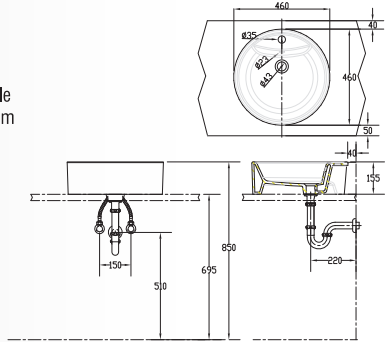

16

**WB2048****Exothermic Basin**

Table Top or Wall Hung Wash Basin

- 44mm Waste Outlet
- Full-Punched One Tap Hole
- Fisher Bolts & Nuts (Optional)
- L 795 x W 440 x H 140mm

17

**WB2050****Nitronium Basin**

Table Top or Wall Hung Wash Basin

- 44mm Waste outlet
- Full-Punched One Tap Hole
- Fisher Bolts & Nuts (Optional)
- L 400 x W 400 x H 150mm

18

**WB2053**

Table Top Wash Basin

- 44mm Waste Outlet
- Full-Punched One Tap Hole
- L 460 x W 460 x H 155mm