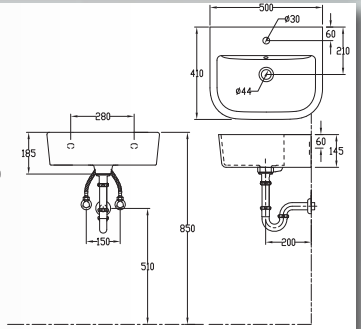

4

**WB2023****Titanite Basin**

Wall-Hung Wash Basin

- 44mm Waste outlet
- Full-Punched One Tap Hole
- BP3004 "B" Half Pedestal (Optional)
- Installation Using Fisher Bolt & Nuts
- L 485 x W 405 x H 180mm

5

**WB2025 / BP3006****Samarium Basin**

Wall-Hung Pedestal Wash Basin

- 44mm Waste outlet
- Semi-Punched 3 tap hole
- Installation Using Fisher Bolt & Nuts
- Basin Pedestal (BP3006)-Optional
- L 625 x W 460 x H 200mm (Basin)
- L 625 x W 460 x H 825mm (Pedestal)

6

**WB2031****Polonium Basin**

Wall-Hung Wash Basin

- 44mm Waste outlet
- Full-Punched One Tap Hole or Semi Punched One Tap Hole
- Bracket & Wall Plug
- L 450 x W 295 x H 180mm

7

**WB2043/BP3007****Enthalpy Basin**

Wall-Hung Pedestal Wash Basin

- 44mm Waste Outlet
- Full-Punched One Tap Hole
- BP3006 Full Pedestal (Optional)
- BP3007 Half Pedestal (Optional)
- Installation Using Fisher Bolts & Nuts
- L 500 x W 410 x H 185mm