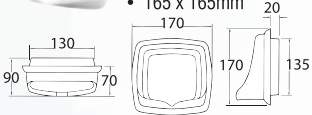

- 44mm Waste Outlet
- Full-Punched One Tap Hole
- Fisher Bolt & Nuts (Optional)
- L 330 x W 420 x H 160mm

**ACC6016 Annulene**

- L 130x W 330 x H 115mm

**ACC6017 Penta**

- L 205x W 205 x H 410mm

**INNO ACC6001**

Soap Dish

- Semi recessed
- Available in all colours
- 165 x 165mm

**INNO ACC6002**

- Toilet Roll Holder
- Semi recessed
- Available in all colours
- 165 x 165mm

**INNO ACC6009**

Shelf

- Screw to wall
- L127 x W 605mm