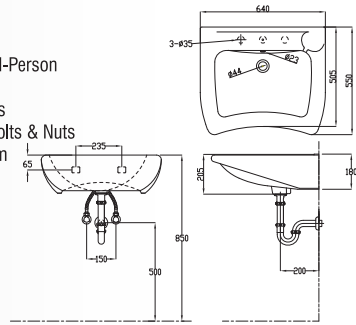

WB2015

Chiral Basin

Wall-Hung Basin for Disabled-Person

- 44mm Waste Outlet
- Semi-Punched 3 Tap Holes
- Installation Using Fisher Bolts & Nuts
- L 640 x W 550 x H 205mm