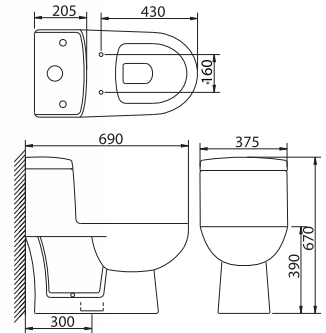

### WC1015 Sericite Wash Down One Piece

Real One-piece

- 3/6 Liter Dual Push Button Actuation (Available 2.5/3.5 Liter) Flushing with bottom outlet
- Soft Closing Seat & Cover or Eco-Washer Seat & Cover or Stainless Steel UF Soft Closing Seat & Cover
- Available in S/P Trap
- P-Trap -185mm
- L Bracket & Nuts
- Bottom Outlet-210mm
- L 690 x W 410 x H 670mm

### WC1018 Athena Wash Down One Piece

Real One-piece

- 3/6 Liter Dual Push Button Actuation Flushing with bottom outlet
- Soft Closing Seat & Cover
- Fixing Nuts
- Bottom Outlet-300mm
- L 690 x W 375 x H 670mm