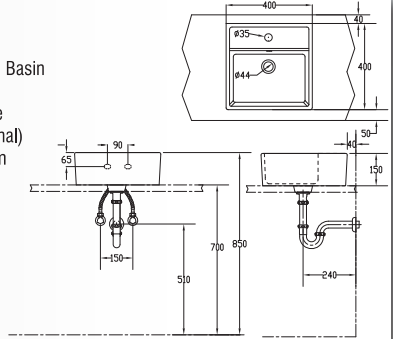

16

**WB2048****Exothermic Basin**

Table Top or Wall Hung Wash Basin

- 44mm Waste Outlet
- Full-Punched One Tap Hole
- Fisher Bolts & Nuts (Optional)
- L 795 x W 440 x H 140mm

17

**WB2050****Nitronium Basin**

Table Top or Wall Hung Wash Basin

- 44mm Waste outlet
- Full-Punched One Tap Hole
- Fisher Bolts & Nuts (Optional)
- L 400 x W 400 x H 150mm

18

**WB2053**

Table Top Wash Basin

- 44mm Waste Outlet
- Full-Punched One Tap Hole
- L 460 x W 460 x H 155mm