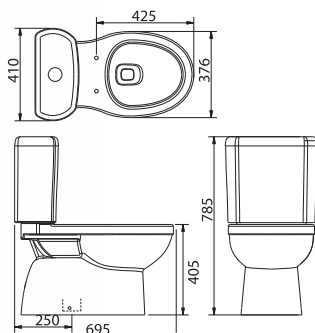

3

**WC1019 / LC5019****Dickite WC Suite**

Close Couple Wash Down Pedestal WC Suite

- 3/6 Liter Dual Flush VC Cistern or 6 Liter Single Flush VC Cistern (Available in 2.5/3.5 Liter)
- Available in S/P Trap
- P-Trap-180mm
- L Bracket & Nuts
- Bottom Outlet-250mm
- Soft Closing Seat & Cover or Stainless Steel UF Soft Closing Seat & Cover
- L 695 x W 375 x H 815mm

4

**WC1026 / LC5026****Rhodium WC Suite**

Close Couple Wash Down Pedestal WC Suite

- 3/6 Liter Dual Push Button VC Cistern
- Soft Closing Seat & Cover or Stainless Steel UF Soft Closing Seat & Cover
- Available in S/P Trap
- P-Trap-185mm
- L Bracket & Nuts
- Bottom Outlet-300mm
- L 720 x W 374 x H 748mm

5

**WC1028 / LC5028****Antogoride WC Suite**

Close Couple Wash Down Pedestal WC Suite

- 3/6 Liter Dual Push Button VC Cistern or 6 Liter Single Flush VC Cistern (Available in 2.5/3.5 Liter)
- Soft Closing Seat & Cover or Heavy Duty Seat & Cover
- Available in S Trap only
- L Bracket & Nuts
- Bottom Outlet-250mm
- L 695 x W 410 x H 785mm