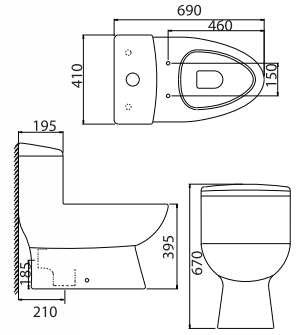

WC1015 Sericite Wash Down One Piece

Real One-piece

- 3/6 Liter Dual Push Button Actuation (Available 2.5/3.5 Liter) Flushing with bottom outlet
- Soft Closing Seat & Cover or Eco-Washer Seat & Cover or Stainless Steel UF Soft Closing Seat & Cover
- Available in S/P Trap
- P-Trap -185mm
- L Bracket & Nuts
- Bottom Outlet-210mm
- L 690 x W 410 x H 670mm