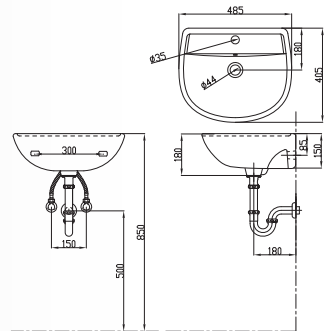

1

**WB2010****Albite Basin**

Wall-Hung Wash Basin

- 44mm Waste Outlet
- Semi-Punched 2 Tap Holes
- Bracket & Wall Plug
- Basin Pedestal (BP3001) - Optional
- L 460 x W 400 x H 205mm

2

**WB2014 / BP3004****Opal Basin & Para Half Pedestal**

Wall-Hung Wash Basin

- 44mm Waste Outlet
- Semi-Punched 3 Tap Holes
- BP3004 Half Pedestal (Optional)
- BP3005 Full Pedestal (Optional)
- Installation Using Fisher Bolt & Nuts
- L 590 x W 470 x H 540mm

3

**WB2022 / BP3005****Castolite Basin**

Wall-Hung Pedestal Wash Basin

- 44mm Waste outlet
- Semi-Punched 3 tap hole
- Installation Using Fisher Bolt & Nuts
- Basin Pedestal (BP3005)-Optional
- L 605 x W 460 x H 190mm (Basin)
- L 605 x W 460 x H 840mm (Pedestal)

4

**WB2023****Titanite Basin**

Wall-Hung Wash Basin

- 44mm Waste outlet
- Full-Punched One Tap Hole
- BP3004 "B" Half Pedestal (Optional)
- Installation Using Fisher Bolt & Nuts
- L 485 x W 405 x H 180mm