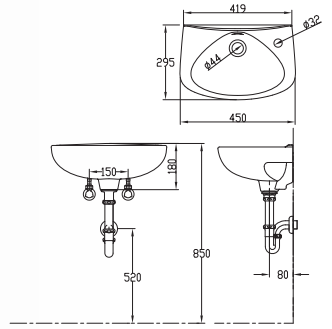

4

**WB2023****Titanite Basin**

Wall-Hung Wash Basin

- 44mm Waste outlet
- Full-Punched One Tap Hole
- BP3004 "B" Half Pedestal (Optional)
- Installation Using Fisher Bolt & Nuts
- L 485 x W 405 x H 180mm

5

**WB2025 / BP3006****Samarium Basin**

Wall-Hung Pedestal Wash Basin

- 44mm Waste outlet
- Semi-Punched 3 tap hole
- Installation Using Fisher Bolt & Nuts
- Basin Pedestal (BP3006)-Optional
- L 625 x W 460 x H 200mm (Basin)
- L 625 x W 460 x H 825mm (Pedestal)

6

**WB2031****Polonium Basin**

Wall-Hung Wash Basin

- 44mm Waste outlet
- Full-Punched One Tap Hole or Semi Punched One Tap Hole
- Bracket & Wall Plug
- L 450 x W 295 x H 180mm

7

**WB2043/BP3007****Enthalpy Basin**

Wall-Hung Pedestal Wash Basin

- 44mm Waste Outlet
- Full-Punched One Tap Hole
- BP3006 Full Pedestal (Optional)
- BP3007 Half Pedestal (Optional)
- Installation Using Fisher Bolts & Nuts
- L 500 x W 410 x H 185mm