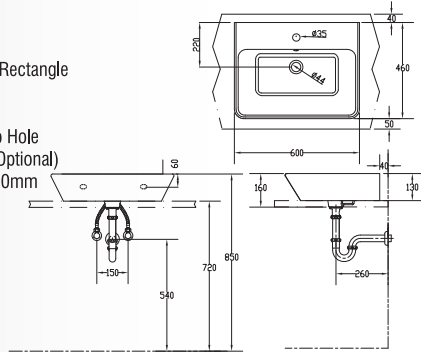

WB2041

Quanta Basin

Table Top or Wall-Hung Rectangle Wash Basin

- 44mm Waste Outlet
- Full-Punched One Tap Hole
- Fisher Bolts & Nuts (Optional)
- L 600 x W 460 x H 160mm