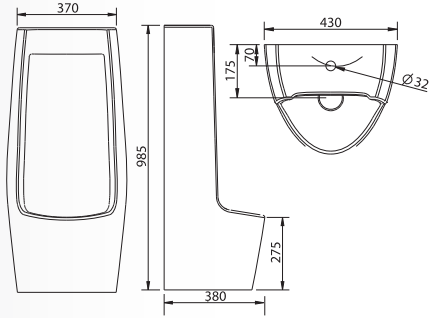

8

**UB4009****Gaia Urinal Bowl**

Waterless Wall-Hung Urinal Bowl

- Back Inlet
- Flush Valve or Auto Cistern (Optional)
- L 365 x W 380 x H 630mm

9

**UB4008****Smectite Urinal Bowl**

Stand Urinal Bowl

- Top or Back Inlet
- Urinal Flush Valve (Optional)
- Flush Valve or Auto Cistern
- L 380 x W 370 x H 985mm