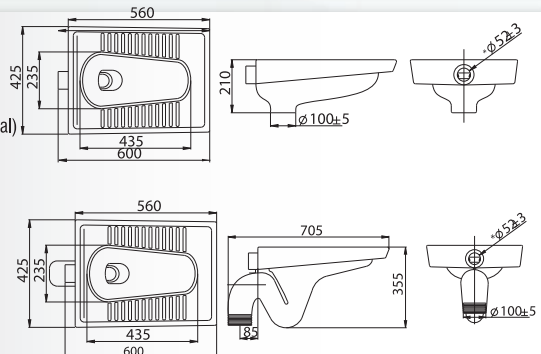

Bidet

- With One Tap Hole
- L 635 x W 360 x H 390mm

12

**SQ7004****Regal Squatting Pan**

Back Inlet Squatting Pan

- Integral Tread Plates
- Flush Valve or High Level Cistern (Optional)
- Available in S-Trap or P-Trap
- L 560 x W 425 x H 355mm