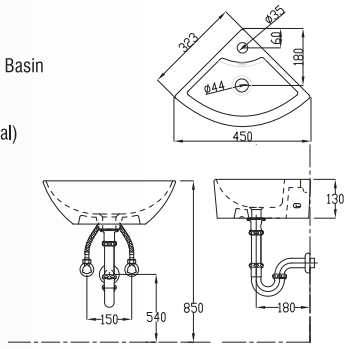

Wall Hung Clinical Basin

- 44mm Waste Outlet
- Without Tap Hole & Overflow Hole
- Installation Using Fisher Bolt & Nuts
- L 600 x W 475 x H 220mm

1

**WB2026****Pyrope Basin**

Table Top or Wall Hung Corner Basin

- 44mm Waste Outlet
- Full Punched One Tap Hole
- Bracket & Wall Plug (Optional)
- L 450x W 325 x H 130mm

2

**WB2027****Natralite Basin**

Table Top or Wall Hung Wash Basin

- 44mm Waste outlet
- Full-Punched One Tap Hole
- Fisher Bolts & Nuts (Optional)
- L 345 x W 306 x H 125mm