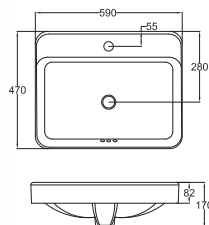

- 44mm Waste Outlet
- Full-Punched One Tap Hole
- Fisher Bolt & Nuts (Optional)
- L 330 x W 420 x H 160mm

**ACC6016 Annulene**

- L 130x W 330 x H 115mm

**ACC6017 Penta**

- L 205x W 205 x H 410mm

**INNO ACC6001**

Soap Dish

- Semi recessed
- Available in all colours
- 165 x 165mm

**INNO ACC6002**

- Toilet Roll Holder
- Semi recessed
- Available in all colours
- 165 x 165mm

**INNO ACC6009**

Shelf

- Screw to wall
- L127 x W 605mm

- Screw to wall
- 600mm stainless steel rod

**ACC6019**

Soap Tray

- Screw to wall
- L 97 x W 143mm

**WB2057**

**Norbornane Basin**

- Semi Insert Wash Basin
- 44mm Waste Outlet
- Full Punched One Tap Hole
- L 605 x W 460 x H 200mm

**WB2059**

**Semi Insert Wash Basin**

- 44mm Waste Outlet
- Full Punched One Tap Hole
- L590xW470xH200mm

**WB2060**

**Table Top Square Wash Basin**

- 44mm Waste Outlet
- L360x360xH110mm

**WB2061**

**Table Top Rectangle Wash Basin**