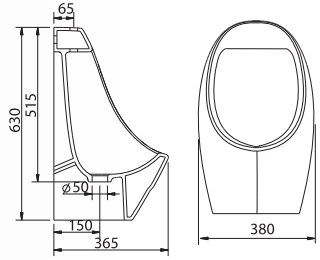

7

**UB4006****Cratonic Urinal Bowl**

Wall-Hung Urinal Bowl with Intergral Trap

- Top or Back Inlet
- Inlet Spud, Ceramic Waste, Bracket
- Flush Valve or Auto Cistern
- For Muslim
- Cleansing Nozzle
- L 275 x W 360 x H 595mm

8

**UB4009****Gaia Urinal Bowl**

Waterless Wall-Hung Urinal Bowl

- Back Inlet
- Flush Valve or Auto Cistern (Optional)
- L 365 x W 380 x H 630mm

9

**UB4008****Smectite Urinal Bowl**

Stand Urinal Bowl

- Top or Back Inlet
- Urinal Flush Valve (Optional)
- Flush Valve or Auto Cistern
- L 380 x W 370 x H 985mm