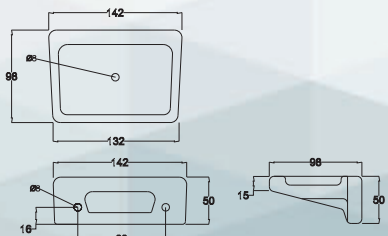

Soap Dish

- Semi recessed
- Available in all colours
- 165 x 165mm

**INNO ACC6002**

- Toilet Roll Holder
- Semi recessed
- Available in all colours
- 165 x 165mm

**INNO ACC6009**

Shelf

- Screw to wall
- L127 x W 605mm

**ACC6011 Sorensen**

Soap Holder

- Screw to wall
- Available in all colours
- L 110x W 175 x H 80mm

**ACC6018 Carbide**

Toilet Roll Holder

- Screw to wall
- L 205 x W 100 x H 60mm

**INNO ACC6015**

Towel Rail Holder (Pair) c/w

- Screw to wall
- 600mm stainless steel rod

**ACC6019**

Soap Tray

- Screw to wall
- L 97 x W 143mm

**WB2057**

**Norbornane Basin**

- Semi Insert Wash Basin
- 44mm Waste Outlet
- Full Punched One Tap Hole
- L 605 x W 460 x H 200mm