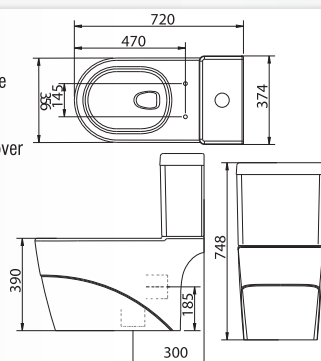

WC1026 / LC5026

Rhodium WC Suite

Close Couple Wash Down Pedestal WC Suite

- 3/6 Liter Dual Push Button VC Cistern
- Soft Closing Seat & Cover or Stainless Steel UF Soft Closing Seat & Cover
- Available in S/P Trap
- P-Trap-185mm
- L Bracket & Nuts
- Bottom Outlet-300mm
- L 720 x W 374 x H 748mm