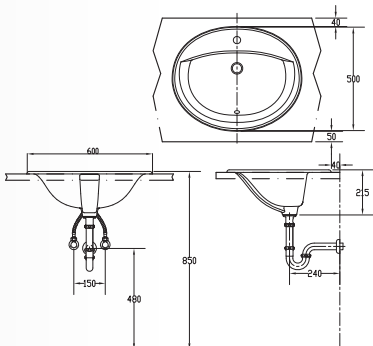

7

**WB2032****Datolite Basin**

Table Basin

- 44mm Waste Outlet
- Full-Punched One Tap Hole or Semi-Punched 2 Tap Hole
- Installation Using Fisher Bolt & Nuts
- L 745 x W 505 x H 203mm

8

**WB2036****Dacite Basin**

Table Top Basin

- 44mm Waste outlet
- L 430 x W 430 x H 180mm

9

**WB2037****Andesnite Basin**

Table Top or Wall Hung Wash Basin

- 44mm Waste Outlet
- Full-Punched One Tap Hole
- L 485 x W 485 x H 145mm

10

**WB2039****Orbital Basin**

Counter Top Wash Basin

- 44mm Waste Outlet
- Full-Punched One Tap Hole
- L 600 x W 500 x 215mm

11

**WB2040****Chelate Basin**

Table Top Wash Basin

- 44mm Waste Outlet
- Full-Punched One Tap Hole
- L 750 x W 500 x H 195mm