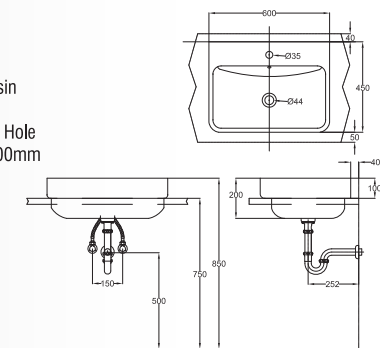

- 44mm Waste Outlet
- Full-Punched One Tap Hole
- Fisher Bolt & Nuts (Optional)
- L 330 x W 420 x H 160mm

**ACC6016 Annulene**

- L 130x W 330 x H 115mm

**ACC6017 Penta**

- L 205x W 205 x H 410mm

**INNO ACC6001**

**ACC6011 Sorensen**

Soap Holder

- Screw to wall
- Available in all colours
- L 110x W 175 x H 80mm

**ACC6018 Carbide**

Toilet Roll Holder

- Screw to wall
- L 205 x W 100 x H 60mm

**INNO ACC6015**

Towel Rail Holder (Pair) c/w

- Screw to wall
- 600mm stainless steel rod

**ACC6019**

Soap Tray

- Screw to wall
- L 97 x W 143mm

**WB2057**

**Norbornane Basin**

- Semi Insert Wash Basin
- 44mm Waste Outlet
- Full Punched One Tap Hole
- L 605 x W 460 x H 200mm

**WB2059**

**Semi Insert Wash Basin**

- 44mm Waste Outlet
- Full Punched One Tap Hole
- L590xW470xH200mm

**WB2060**

**Table Top Square Wash Basin**

- 44mm Waste Outlet
- L360x360xH110mm

**WB2061**

**Table Top Rectangle Wash Basin**