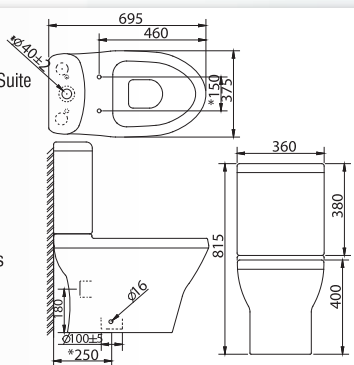

WC1019 / LC5019

Dickite WC Suite

Close Couple Wash Down Pedestal WC Suite

- 3/6 Liter Dual Flush VC Cistern or 6 Liter Single Flush VC Cistern (Available in 2.5/3.5 Liter)
- Available in S/P Trap
- P-Trap-180mm
- L Bracket & Nuts
- Bottom Outlet-250mm
- Soft Closing Seat & Cover or Stainless Steel UF Soft Closing Seat & Cover
- L 695 x W 375 x H 815mm