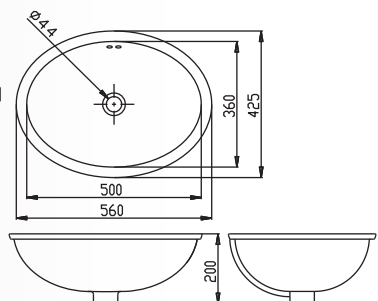

16

**WB2048****Exothermic Basin**

Table Top or Wall Hung Wash Basin

- 44mm Waste Outlet
- Full-Punched One Tap Hole
- Fisher Bolts & Nuts (Optional)
- L 795 x W 440 x H 140mm

17

**WB2050****Nitronium Basin**

Table Top or Wall Hung Wash Basin

- 44mm Waste outlet
- Full-Punched One Tap Hole
- Fisher Bolts & Nuts (Optional)
- L 400 x W 400 x H 150mm

18

**WB2053**

Table Top Wash Basin

- 44mm Waste Outlet
- Full-Punched One Tap Hole
- L 460 x W 460 x H 155mm

19

**WB2055****Under Counter Wash Basin**

- 44mm Waste Outlet
- L 540X W 380 X H 175MM

20

**WB206S****Imperial Under****Counter Basin**

- 44mm Waste Outlet
- L 560X W 425 X H 200MM

1

**WB2030****Iridium Basin**

- Semi Recessed Square Basin
- 44mm Waste Outlet
  - Full-Punched One Tap Hole
  - Installation Using Fisher Bolts & Nuts (Optional)
  - L 485 x W 480 x H 180mm

2

**WB2034****Lotite Basin**

- Semi Recessed Wash Basin
- 44mm Waste outlet
  - L 440 x W 440 x H 165mm