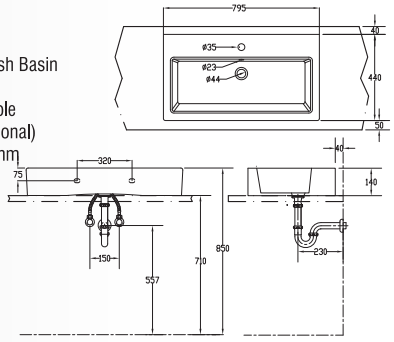

Table Top or Wall-Hung Square Basin

- 44mm Waste outlet
- Full-Punched One Tap Hole
- Fisher Bolts & Nuts (Optional)
- L 600 x W 465 x H 195mm

14

**WB2046****Pulse Basin**

Table Top or Wall Hung Wash Basin

- 44mm Waste outlet
- Full-Punched One Tap Hole
- Fisher Bolts & Nuts (Optional)
- L 535 x W 415 x H 165mm

15

**WB2047****Molecule Basin**

Table Top Wash Basin

- 44mm Waste outlet
- Full-Punched One Tap Hole
- L 600 x W 465 x H 155mm

16

**WB2048****Exothermic Basin**

Table Top or Wall Hung Wash Basin

- 44mm Waste Outlet
- Full-Punched One Tap Hole
- Fisher Bolts & Nuts (Optional)
- L 795 x W 440 x H 140mm

17

**WB2050****Nitronium Basin**