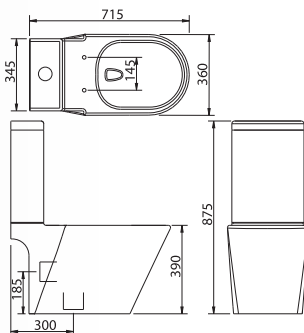

WC1033/LC5033

iLLite WC Suite

Close Couple Wash Down Pedestal WC Suite

- 3/6 Liter Dual Flush VC Cistern or 6 Liter Single Flush VC Cistern
- Soft Closing Seat & Cover or Stainless Steel UF Soft Closing Seat & Cover
- Available in S/P Trap
- P-Trap 185mm
- L Bracket & Nuts
- Bottom Outlet-300mm
- L 715 x W 360 x H 875mm