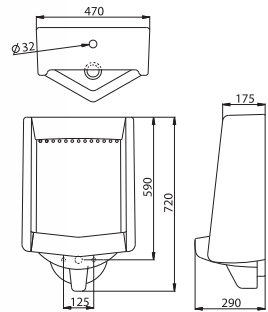

- 3/6 Liter Dual Flush (DF) VC Cistern
- Concealed S Trap Only
- Bottom Outlet-190mm
- L 505 x W 295 x H 515mm

4

**WC1049****CATENARY Wall Hung WC**

- Wall-Hung Wash Down WC
- Wall Fixing Nuts
- Bottom Outlet: 300mm
- Concealed Flush Valve (Optional)
- L 565 x W 360 x H 350mm

5

**WC1050****KNOX WC Suite**

Close Couple Wash Down Pedestal WC Suite

- 3/6 Liter Dual Flush Push Button Actuation Flushing with Bottom Outlet
- Soft Closing Seat & Cover
- Available in S Trap only
- L Bracket & Nuts
- Bottom Outlet: 300mm
- L 670 x W 355 x H 765mm

6

**UB4003****Germanite Urinal Bowl**

Wall-Hung Urinal Bowl with Intergral Trap

- Top or Back Inlet
- Inlet Spud, Ceramic Waste, Bracket
- Flush Valve or Auto Cistern (Optional)
- L 290 x W 470 x H 720mm