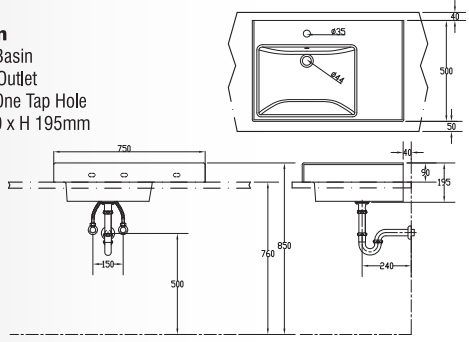

Table Top Basin

- 44mm Waste outlet
- L 430 x W 430 x H 180mm

9

**WB2037****Andesnite Basin**

Table Top or Wall Hung Wash Basin

- 44mm Waste Outlet
- Full-Punched One Tap Hole
- L 485 x W 485 x H 145mm

10

**WB2039****Orbital Basin**

Counter Top Wash Basin

- 44mm Waste Outlet
- Full-Punched One Tap Hole
- L 600 x W 500 x 215mm

11

**WB2040****Chelate Basin**

Table Top Wash Basin

- 44mm Waste Outlet
- Full-Punched One Tap Hole
- L 750 x W 500 x H 195mm