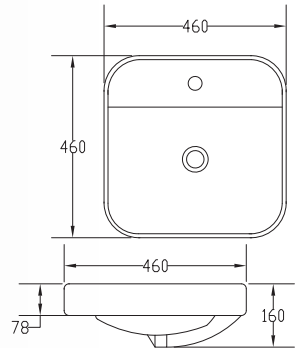

- Screw to wall
- 600mm stainless steel rod

**ACC6019**

Soap Tray

- Screw to wall
- L 97 x W 143mm

**WB2057**

**Norbornane Basin**

- Semi Insert Wash Basin
- 44mm Waste Outlet
- Full Punched One Tap Hole
- L 605 x W 460 x H 200mm

**WB2059**

**Semi Insert Wash Basin**

- 44mm Waste Outlet
- Full Punched One Tap Hole
- L590xW470xH200mm

**WB2060**

**Table Top Square Wash Basin**

- 44mm Waste Outlet
- L360x360xH110mm

**WB2061**

**Table Top Rectangle Wash Basin**

- 44mm Waste Outlet
- L600x340xH110mm

**WB2062**

**Table Top Wash Basin**

- 44mm Waste Outlet
- L400x400xH140mm

**WB2064****Semi Insert Wash Basin**

- 44mm Waste Outlet
- Full Punched One Tap Hole
- L460xW460xH160mm

**WB2065****Semi Insert Wash Basin**

- 44mm Waste Outlet
- Full Punched One Tap Hole
- L750xW460xH170mm

**WB2066****Semi Insert Wash Basin**

- 44mm Waste Outlet
- Full Punched One Tap Hole
- L485xW405xH160mm