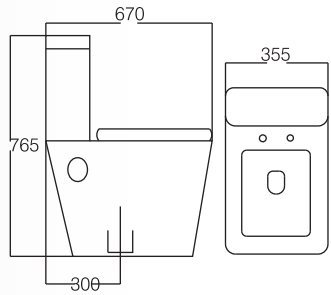

WC1050

KNOX WC Suite

Close Couple Wash Down Pedestal WC Suite

- 3/6 Liter Dual Flush Push Button Actuation Flushing with Bottom Outlet
- Soft Closing Seat & Cover
- Available in S Trap only
- L Bracket & Nuts
- Bottom Outlet: 300mm
- L 670 x W 355 x H 765mm