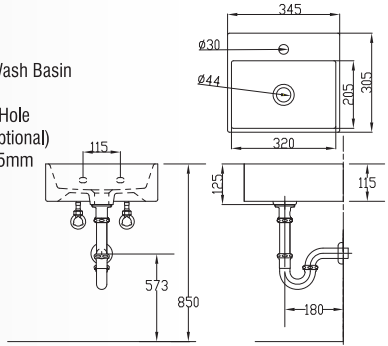

Wall Hung Clinical Basin

- 44mm Waste Outlet
- Without Tap Hole & Overflow Hole
- Installation Using Fisher Bolt & Nuts
- L 600 x W 475 x H 220mm

1

**WB2026****Pyrope Basin**

Table Top or Wall Hung Corner Basin

- 44mm Waste Outlet
- Full Punched One Tap Hole
- Bracket & Wall Plug (Optional)
- L 450x W 325 x H 130mm

2

**WB2027****Natralite Basin**

Table Top or Wall Hung Wash Basin

- 44mm Waste outlet
- Full-Punched One Tap Hole
- Fisher Bolts & Nuts (Optional)
- L 345 x W 306 x H 125mm

3

**WB2028****Siderite Basin**

Table Top or Wall Hung Wash Basin

- 44mm Waste Outlet
- Full-Punched One Tap Hole
- Fisher Bolt & Nuts (Optional)
- L 275 x W 355 x H 160mm

4

**WB2029****Sodalite Basin**

Table Top or Wall Hung Wash Basin

- 44mm Waste Outlet
- Full-Punched One Tap Hole
- Fisher Bolt & Nuts (Optional)
- L 330 x W 420 x H 160mm

**ACC6016 Annulene**

- L 130x W 330 x H 115mm

**ACC6017 Penta**

- L 205x W 205 x H 410mm

**INNO ACC6001**