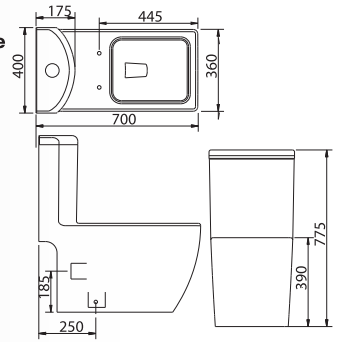

WC1032 Tonalite Wash Down One Piece

Real One-piece

- 3/6 Liter Dual Flush Push Button Actuation (Available 2.5/3.5 Liter)
- Flushing with Bottom Outlet
- Soft Closing Seat & Cover
- Available in S/P Trap
- P-Trap-185mm
- L Bracket & Nuts
- Bottom Outlet-250mm
- L 700 x W 400 x H 775mm