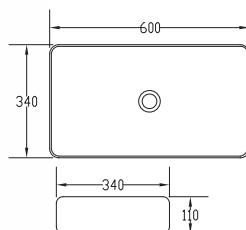

WB2057

Norbornane Basin

- Semi Insert Wash Basin
- 44mm Waste Outlet
- Full Punched One Tap Hole
- L 605 x W 460 x H 200mm

WB2059

Semi Insert Wash Basin

- 44mm Waste Outlet
- Full Punched One Tap Hole
- L590xW470xH200mm

WB2060

Table Top Square Wash Basin

- 44mm Waste Outlet
- L360x360xH110mm

WB2061

Table Top Rectangle Wash Basin

- 44mm Waste Outlet
- L600x340xH110mm

WB2062

Table Top Wash Basin

- 44mm Waste Outlet
- L400x400xH140mm