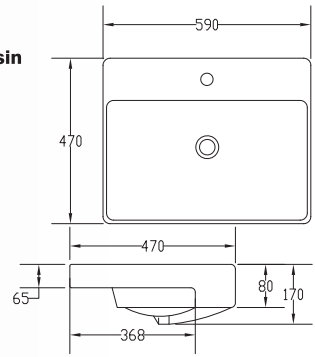

WB2063

Semi Recessed Wash Basin

- 44mm Waste Outlet
- Full Punched One Tap Hole
- L590xW470xH170mm