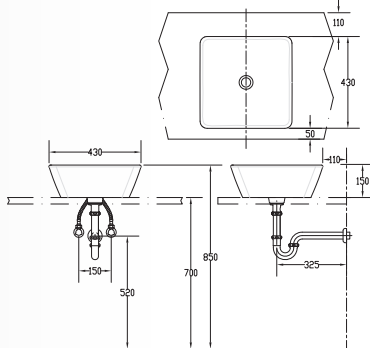

1

**WB2016****Olivine Basin**

- Counter Top Wash Basin
- 44mm Waste Outlet
- Full-Punched One Tap Hole
- L 505 x W 450 x H 195mm

2

**WB2018****Dipole Basin**

- Table Top Wash Basin
- 44mm Waste Outlet
- L 460 x W 460 x H 140mm

5

**WB2021****Spinel Basin**

- Table Top Wash Basin
- 44mm Waste Outlet
- Full-Punched One Tap Hole
- L 450 x W 450 x H 175mm

6

**WB2024****Gallium Basin**

Table Top or Wall-Hung Square Basin

- 44mm Waste Outlet
- Full-Punched One Tap Hole
- Fisher Bolt & Nuts (Optional)
- L 480 x W 480 x H 190mm

7

**WB2032****Datolite Basin**

Table Basin

- 44mm Waste Outlet
- Full-Punched One Tap Hole or Semi-Punched 2 Tap Hole
- Installation Using Fisher Bolt & Nuts
- L 745 x W 505 x H 203mm

8

**WB2036****Dacite Basin**

Table Top Basin

- 44mm Waste outlet
- L 430 x W 430 x H 180mm

9

**WB2037****Andesnite Basin**

Table Top or Wall Hung Wash Basin

- 44mm Waste Outlet
- Full-Punched One Tap Hole
- L 485 x W 485 x H 145mm

10

**WB2039****Orbital Basin**