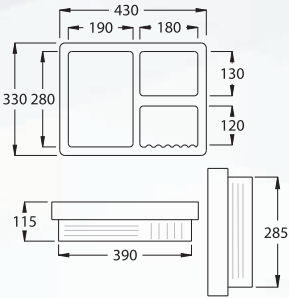

ACC6016 Annulene

- L 130x W 330 x H 115mm