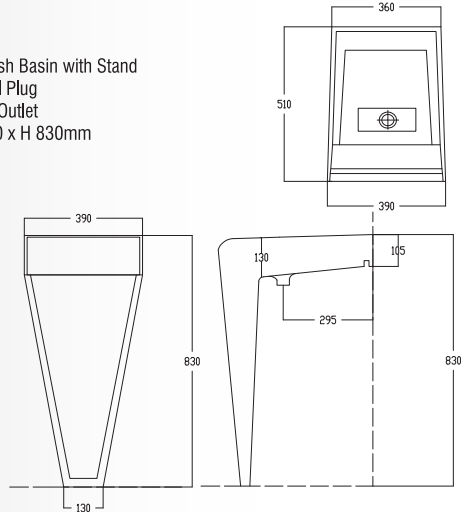

Wall-Hung Pedestal Wash Basin

- 44mm Waste Outlet
- Full-Punched One Tap Hole
- BP3006 Full Pedestal (Optional)
- BP3007 Half Pedestal (Optional)
- Installation Using Fisher Bolts & Nuts
- L 500 x W 410 x H 185mm

8

**WB2051B****Coboranes Basin**

Wall-Hung Pedestal Wash Basin

- 44mm Waste Outlet
- Semi-Punched 3 Tap Holes
- Installation Using Fisher Bolts & Nuts
- L 500 x W 435 x H 215mm

9

**WB 2054****Triplet Basin**

Wall Hung Wash Basin with Stand

- Bracket & Wall Plug
- 44mm Waste Outlet
- L 390 x W 510 x H 830mm

10

**WB2058****Binary Quents Basin**

Wall Hung Wash Basin

- 44mm Waste Outlet
- Full-Punched One Tap Hole
- Installation Using Fisher Bolts & Nuts
- L 656 x W 460 x H 390mm

1

**WB2016****Olivine Basin**

- Counter Top Wash Basin
- 44mm Waste Outlet
- Full-Punched One Tap Hole
- L 505 x W 450 x H 195mm

2

**WB2018****Dipole Basin**

- Table Top Wash Basin
- 44mm Waste Outlet
- L 460 x W 460 x H 140mm