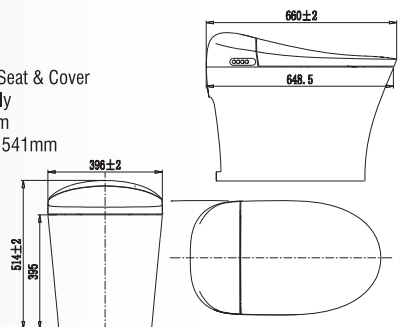

WC1055

Intelligent WC

- Integrated Electronic Seat & Cover
- Available in S Trap only
- Bottom Outlet: 300mm
- L 660 x W 396 x H 541mm