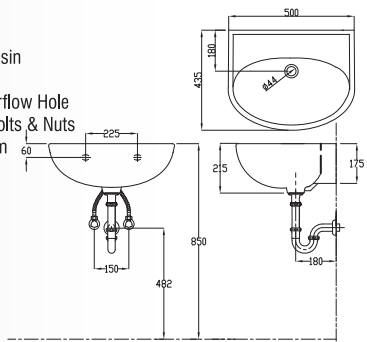

WB2051

Coboranes Basin

Wall-Hung Pedestal Wash Basin

- 44mm Waste Outlet
- Without Tap Hole and Overflow Hole
- Installation Using Fisher Bolts & Nuts
- L 500 x W 435 x H 215mm