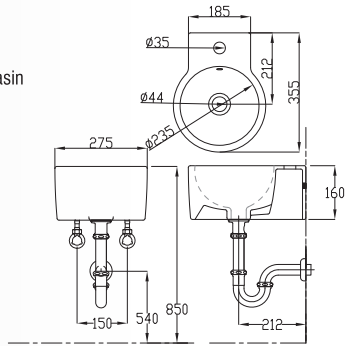

Wall Hung Clinical Basin

- 44mm Waste Outlet
- Without Tap Hole & Overflow Hole
- Installation Using Fisher Bolt & Nuts
- L 600 x W 475 x H 220mm

1

**WB2026****Pyrope Basin**

Table Top or Wall Hung Corner Basin

- 44mm Waste Outlet
- Full Punched One Tap Hole
- Bracket & Wall Plug (Optional)
- L 450x W 325 x H 130mm

2

**WB2027****Natralite Basin**

Table Top or Wall Hung Wash Basin

- 44mm Waste outlet
- Full-Punched One Tap Hole
- Fisher Bolts & Nuts (Optional)
- L 345 x W 306 x H 125mm

3

**WB2028****Siderite Basin**

Table Top or Wall Hung Wash Basin

- 44mm Waste Outlet
- Full-Punched One Tap Hole
- Fisher Bolt & Nuts (Optional)
- L 275 x W 355 x H 160mm

4

**WB2029****Sodalite Basin**

Table Top or Wall Hung Wash Basin

- 44mm Waste Outlet
- Full-Punched One Tap Hole
- Fisher Bolt & Nuts (Optional)
- L 330 x W 420 x H 160mm

**ACC6016 Annulene**

- L 130x W 330 x H 115mm

**ACC6017 Penta**

- L 205x W 205 x H 410mm

**INNO ACC6001**