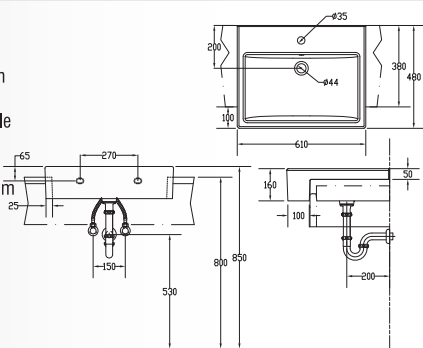

- Semi Recessed Square Basin
- 44mm Waste Outlet
  - Full-Punched One Tap Hole
  - Installation Using Fisher Bolts & Nuts (Optional)
  - L 485 x W 480 x H 180mm

2

**WB2034****Lotite Basin**

- Semi Recessed Wash Basin
- 44mm Waste outlet
  - L 440 x W 440 x H 165mm

3

**WB2035****Lutetium Basin**

- Semi Recessed Wash Basin
- 44mm Waste outlet
  - Full-Punched One Tap Hole
  - Installation Using Fisher Bolt & Nuts
  - L 500 x W 560 x H 210mm

4

**WB2038****Molarity Basin**

- Semi Recessed Wash Basin
- 44mm Waste Outlet
  - Full-Punched One Tap Hole
  - Installation Using Fisher Bolt & Nuts
  - L 610 x W 480 x H 190mm

5

**WB2056****Isolobel Basin**

- Semi Recessed Wash Basin
- 44mm Waste Outlet
  - Full-Punched One Tap Hole
  - Installation with Fisher Bolts & Nuts
  - L 565 x W 415 x H 145mm