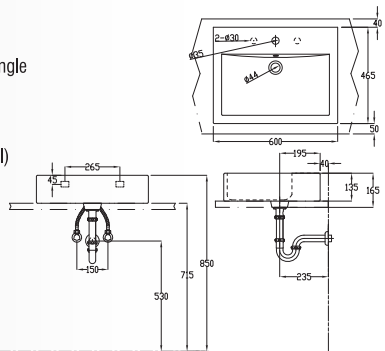

1

**WB2016****Olivine Basin**

- Counter Top Wash Basin
- 44mm Waste Outlet
- Full-Punched One Tap Hole
- L 505 x W 450 x H 195mm

2

**WB2018****Dipole Basin**

- Table Top Wash Basin
- 44mm Waste Outlet
- L 460 x W 460 x H 140mm

3

**WB2019****Cyto Basin**

- Table Top Wash Basin
- 44mm Waste Outlet
- L 520 x W 520 x H 175mm

4

**WB2020****Supra Basin**

Table Top or Wall-Hung Rectangle Wash Basin

- 44mm Waste Outlet
- Full-Punched One Tap Hole
- Fisher Bolt & Nuts (Optional)
- L 600x W 465 x H 165mm

5

**WB2021****Spinel Basin**

- Table Top Wash Basin
- 44mm Waste Outlet
- Full-Punched One Tap Hole
- L 450 x W 450 x H 175mm

6

**WB2024****Gallium Basin**

Table Top or Wall-Hung Square Basin

- 44mm Waste Outlet
- Full-Punched One Tap Hole
- Fisher Bolt & Nuts (Optional)
- L 480 x W 480 x H 190mm