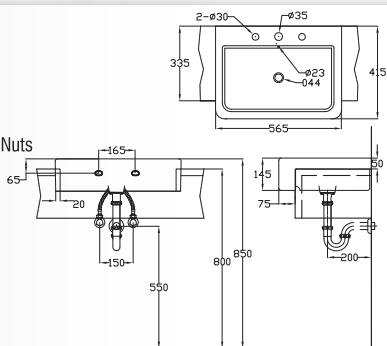

- Semi Recessed Square Basin
- 44mm Waste Outlet
  - Full-Punched One Tap Hole
  - Installation Using Fisher Bolts & Nuts (Optional)
  - L 485 x W 480 x H 180mm

2

**WB2034****Lotite Basin**

- Semi Recessed Wash Basin
- 44mm Waste outlet
  - L 440 x W 440 x H 165mm

3

**WB2035****Lutetium Basin**

- Semi Recessed Wash Basin
- 44mm Waste outlet
  - Full-Punched One Tap Hole
  - Installation Using Fisher Bolt & Nuts
  - L 500 x W 560 x H 210mm

4

**WB2038****Molarity Basin**

- Semi Recessed Wash Basin
- 44mm Waste Outlet
  - Full-Punched One Tap Hole
  - Installation Using Fisher Bolt & Nuts
  - L 610 x W 480 x H 190mm

5

**WB2056****Isolobel Basin**

- Semi Recessed Wash Basin
- 44mm Waste Outlet
  - Full-Punched One Tap Hole
  - Installation with Fisher Bolts & Nuts
  - L 565 x W 415 x H 145mm