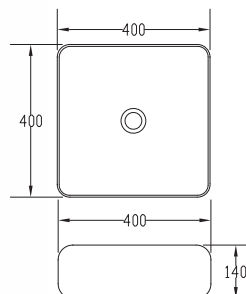

- 44mm Waste Outlet
- Full-Punched One Tap Hole
- Fisher Bolt & Nuts (Optional)
- L 330 x W 420 x H 160mm

**ACC6016 Annulene**

- L 130x W 330 x H 115mm

**ACC6017 Penta**

- L 205x W 205 x H 410mm

**INNO ACC6001**

- Screw to wall
- 600mm stainless steel rod

**ACC6019**

Soap Tray

- Screw to wall
- L 97 x W 143mm

**WB2057**

**Norbornane Basin**

- Semi Insert Wash Basin
- 44mm Waste Outlet
- Full Punched One Tap Hole
- L 605 x W 460 x H 200mm

**WB2059**

**Semi Insert Wash Basin**

- 44mm Waste Outlet
- Full Punched One Tap Hole
- L590xW470xH200mm

**WB2060**

**Table Top Square Wash Basin**

- 44mm Waste Outlet
- L360x360xH110mm

**WB2061**

**Table Top Rectangle Wash Basin**

- 44mm Waste Outlet
- L600x340xH110mm

**WB2062**

**Table Top Wash Basin**

- 44mm Waste Outlet
- L400x400xH140mm

**WB2064****Semi Insert Wash Basin**

- 44mm Waste Outlet
- Full Punched One Tap Hole
- L460xW460xH160mm