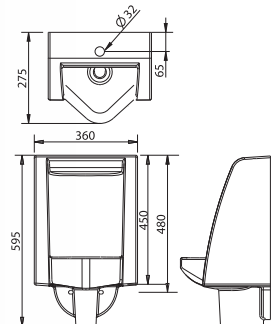

UB4006

Cratonic Urinal Bowl

Wall-Hung Urinal Bowl with Intergral Trap

- Top or Back Inlet
- Inlet Spud, Ceramic Waste, Bracket
- Flush Valve or Auto Cistern
- For Muslim
- Cleansing Nozzle
- L 275 x W 360 x H 595mm