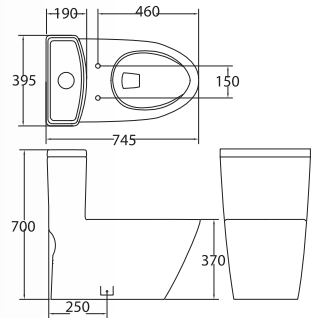

WC1045
Cohension One Piece

One-Piece WC

- 3/6 Liter Dual Push Button Actuation Flushing with Bottom Outlet
- Soft Closing Seat & Cover or Stainless Steel UF Soft Closing Seat & Cover
- Available in S Trap
- L Bracket & Nuts
- Bottom Outlet-250mm
- L 745 X W 395 X H 700mm