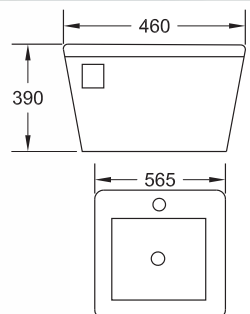

Wall Hung Wash Basin with Stand

- Bracket & Wall Plug
- 44mm Waste Outlet
- L 390 x W 510 x H 830mm

10

**WB2058****Binary Quents Basin**

Wall Hung Wash Basin

- 44mm Waste Outlet
- Full-Punched One Tap Hole
- Installation Using Fisher Bolts & Nuts
- L 656 x W 460 x H 390mm

1

**WB2016****Olivine Basin**

- Counter Top Wash Basin
- 44mm Waste Outlet
- Full-Punched One Tap Hole
- L 505 x W 450 x H 195mm

2

**WB2018****Dipole Basin**

- Table Top Wash Basin
- 44mm Waste Outlet
- L 460 x W 460 x H 140mm