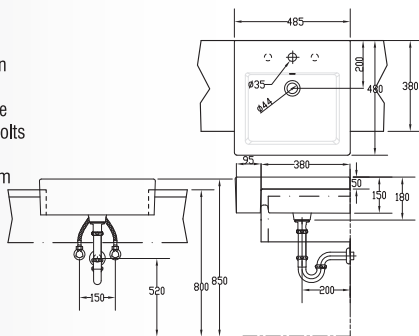

Table Top or Wall Hung Wash Basin

- 44mm Waste outlet
- Full-Punched One Tap Hole
- Fisher Bolts & Nuts (Optional)
- L 400 x W 400 x H 150mm

18

**WB2053**

Table Top Wash Basin

- 44mm Waste Outlet
- Full-Punched One Tap Hole
- L 460 x W 460 x H 155mm

- Semi Recessed Square Basin
- 44mm Waste Outlet
  - Full-Punched One Tap Hole
  - Installation Using Fisher Bolts & Nuts (Optional)
  - L 485 x W 480 x H 180mm

2

**WB2034****Lotite Basin**

- Semi Recessed Wash Basin
- 44mm Waste outlet
  - L 440 x W 440 x H 165mm