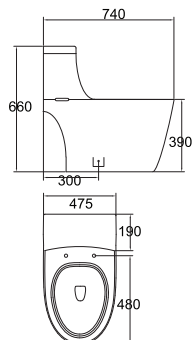

6

WC1032 Tonalite Wash Down One Piece

Real One-piece

- 3/6 Liter Dual Flush Push Button Actuation (Available 2.5/3.5 Liter)
- Flushing with Bottom Outlet
- Soft Closing Seat & Cover
- Available in S/P Trap
- P-Trap-185mm
- L Bracket & Nuts
- Bottom Outlet-250mm
- L 700 x W 400 x H 775mm

7

WC1038 Entropy Wash Down One Piece

Entropy WC

- Real One-piece WC
- 3/6 Liter Dual Flush Push Button Actuation
- (Available 2.5/3.5 Liter) Flushing with bottom outlet
- Soft Closing Seat & Cover or Eco-Washer Seat & Cover or Stainless Steel UF Soft Closing Seat & Cover
- Available in S/P Trap
- P-Trap - 180mm
- Bottom Outlet-250mm
- L Bracket & Nuts
- L 710 x W 370 x H 695mm

8

WC1039 Valence Wash Down One Piece

Real One-piece WC

- 3/6 Liter Dual Push Button Actuation
- Flushing with Horizontal Outlet
- Soft Closing Seat & Cover
- Available in S /P Trap
- P-Trap - 185mm
- Bottom Outlet-150mm-300mm
- L Bracket & Nuts
- L 710 x W 380 x H 755mm

9

WC1041 Carnot Wash Down One Piece

Real One-piece WC

- 3/6 Liter Dual Push Button Actuation
- Flushing with Bottom Outlet
- Soft Closing Seat & Cover
- Available in S /P Trap
- P-Trap - 180mm
- Bottom Outlet-300mm
- L Bracket & Nuts
- L 745x W 420 x H 680mm

10

WC1043 Syntegrity One Piece

One-Piece WC

- 3/6 Liter Dual Push Button Actuation
- Flushing with Bottom Outlet
- Soft Closing Seat & Cover or Stainless Steel UF Soft Closing Seat & Cover
- Available in S Trap
- L Bracket & Nuts
- Bottom Outlet-300mm
- L 740 x W 475 x H 660